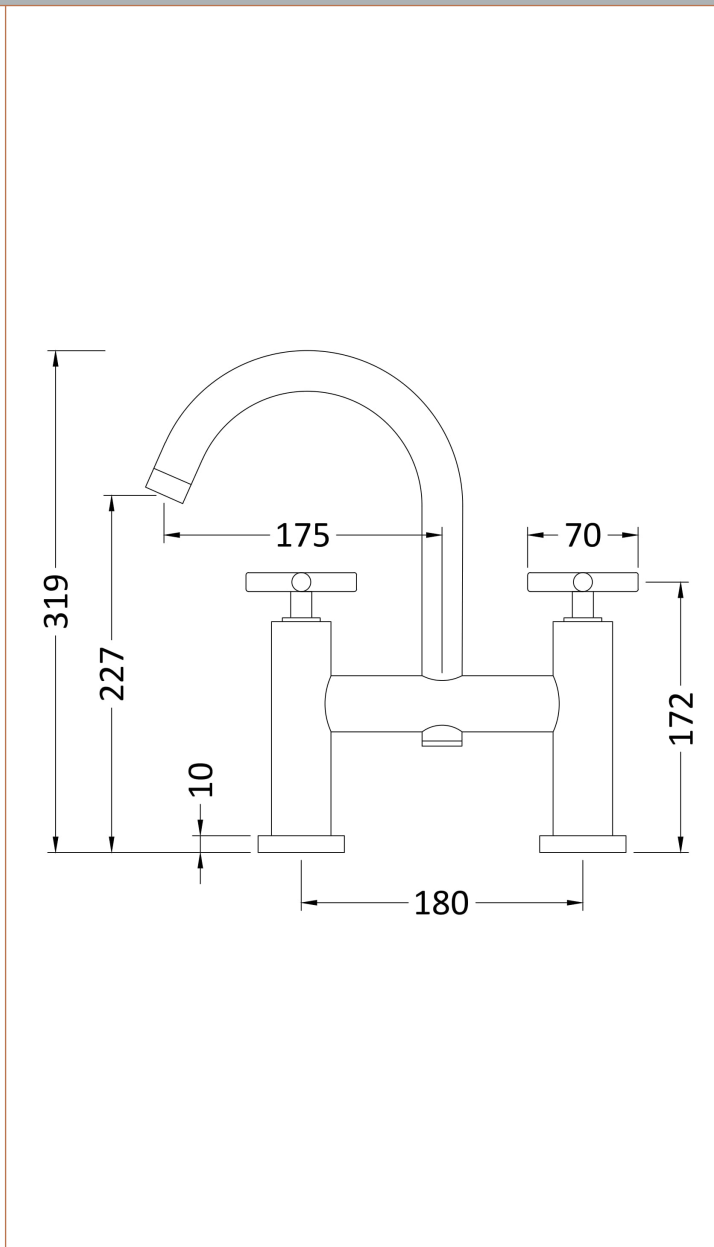

Sales Code: TEX353

Description: Tec Crosshead Bath Filler Small S Spout

### Product Dimensions

Height (mm):	319
Width (mm):	230
Depth (mm):	50
Length (mm):	
Nett Weight (kg):	3.1

### Packaging Dimensions

Height (mm):	100
Width (mm):	235
Depth (mm):	265
Gross Weight (kg):	3.1

### Outer Box Dimensions (If Applicable)

Height (mm):	320
Width (mm):	495
Depth (mm):	295
Length (mm):	
Gross Weight (kg):	19
Barcode:	5055146198062