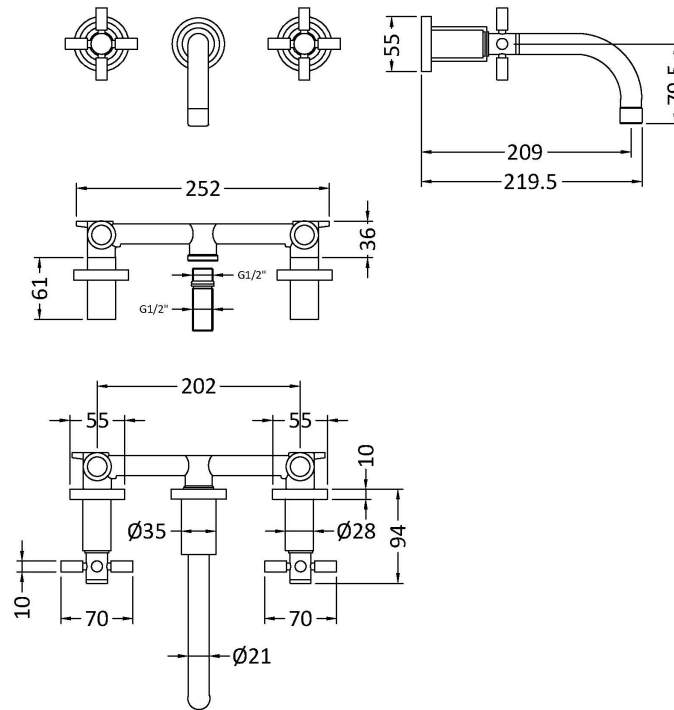

Sales Code: TEX817

Description: Tec Crosshead W/H Basin Mixer

Product Dimensions

Height (mm):	113
Width (mm):	255
Depth (mm):	220
Length (mm):	
Nett Weight (kg):	2.23

Packaging Dimensions

Height (mm):	140
Width (mm):	180
Depth (mm):	350
Gross Weight (kg):	2.23

Packaging Data

Box Colour:	White Cardboard Box
Box Qty:	0
Label Size:	0 x 0
Label Colour:	White Label
Label Qty:	0

Outer Box Dimensions (If Applicable)

Height (mm):	
Width (mm):	
Depth (mm):	
Length (mm):	
Gross Weight (kg):	18
Barcode:	5056462673851

Product Details

Country of Origin:	United Kingdom
Fitting Instruction:	No
Product Material:	Brass
Control Type:	Manual
Waste Included:	Waste Not Included
Waste Type:	Not Applicable
WRAS Approval: Yes	Approval No: 2204064
Valve/Cartridge Type:	1/4 Turn Ceramic Disc
Colour/Finish:	Brushed Brass
Mount Type:	Deck
Operating Pressure (bar):	0.1
Flow Rates: (Litres Per Min)	0.1 bar: 5 0.5 bar: 12 1 bar: 16 2 bar: 22 3 bar: 27
Pipe Size:	15 mm (1/2" Bsp)
Pipe Centres:	N/A