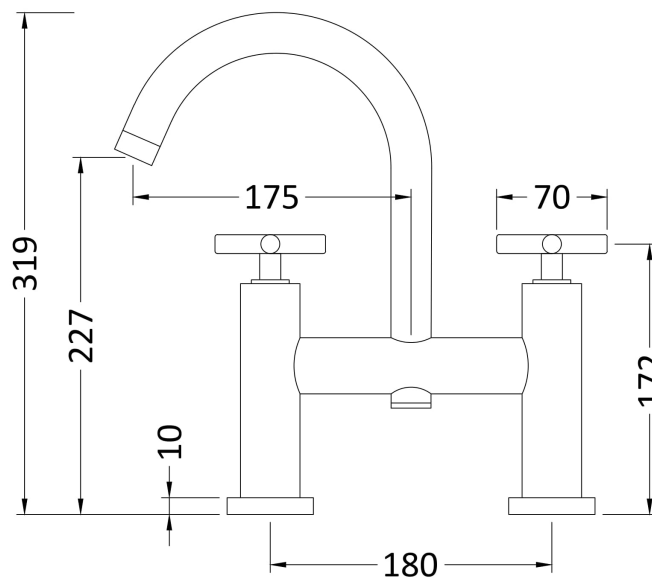

Sales Code: TEX853

Description: Tec Crosshead Bath Filler Small S Spout

Product Dimensions

Height (mm):	319
Width (mm):	230
Depth (mm):	50
Length (mm):	
Nett Weight (kg):	3.1

Packaging Dimensions

Height (mm):	100
Width (mm):	235
Depth (mm):	265
Gross Weight (kg):	3.1

Packaging Data

Box Colour:	White Cardboard Box
Box Qty:	0
Label Size:	0 x 0
Label Colour:	White Label
Label Qty:	0

Outer Box Dimensions (If Applicable)

Height (mm):	320
Width (mm):	495
Depth (mm):	295
Length (mm):	
Gross Weight (kg):	19
Barcode:	5056462673882

Product Details

Country of Origin:	United Kingdom
Fitting Instruction:	No
Product Material:	Brass
Control Type:	Manual
Waste Included:	Waste Not Included
Waste Type:	Not Applicable
WRAS Approval: Yes	Approval No: 2204060
Valve/Cartridge Type:	1/4 Turn Ceramic Disc
Colour/Finish:	Brushed Brass
Mount Type:	Deck
Operating Pressure (bar):	0.2

Flow Rates: (Litres Per Min)	0.1 bar: 8	0.5 bar: 29	1 bar: 40	2 bar: 48	3 bar: 0
Pipe Size:	22 mm (3/4" Bsp)				
Pipe Centres:	180 mm				