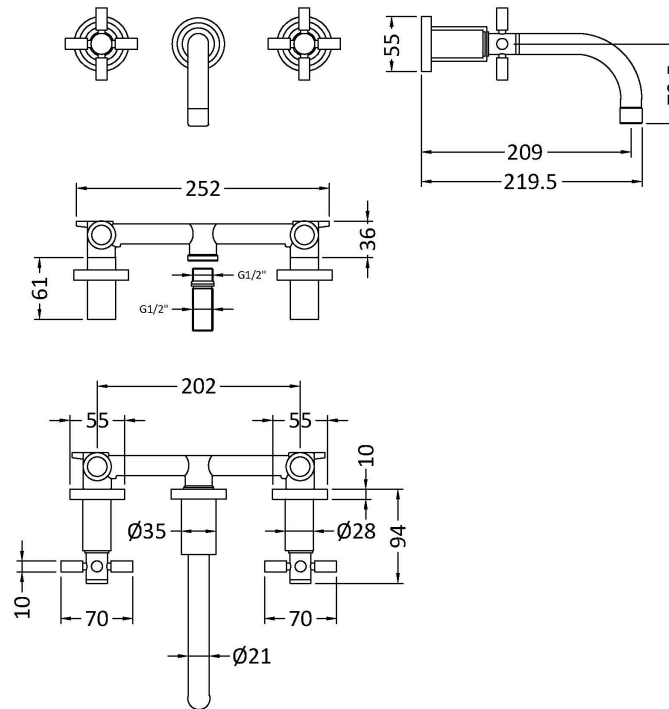

Sales Code: TEX417

Description: Tec Crosshead W/H Basin Mixer

Product Dimensions

Height (mm):	113
Width (mm):	255
Depth (mm):	220
Length (mm):	
Nett Weight (kg):	2.23

Packaging Dimensions

Height (mm):	140
Width (mm):	180
Depth (mm):	350
Gross Weight (kg):	2.23

Packaging Data

Box Colour:	White Cardboard Box
Box Qty:	0
Label Size:	0 x 0
Label Colour:	White Label
Label Qty:	0

Outer Box Dimensions (If Applicable)

Height (mm):	
Width (mm):	
Depth (mm):	
Length (mm):	
Gross Weight (kg):	18
Barcode:	5056462673691

Product Details

Country of Origin:	United Kingdom
Fitting Instruction:	No
Product Material:	Brass
Control Type:	Manual
Waste Included:	Waste Not Included
Waste Type:	Not Applicable
WRAS Approval: Yes	Approval No: 2204064
Valve/Cartridge Type:	1/4 Turn Ceramic Disc
Colour/Finish:	Matt Black
Mount Type:	Deck
Operating Pressure (bar):	0.1
Flow Rates: (Litres Per Min)	0.1 bar: 5 0.5 bar: 12 1 bar: 16 2 bar: 22 3 bar: 27
Pipe Size:	15 mm (1/2" Bsp)
Pipe Centres:	N/A