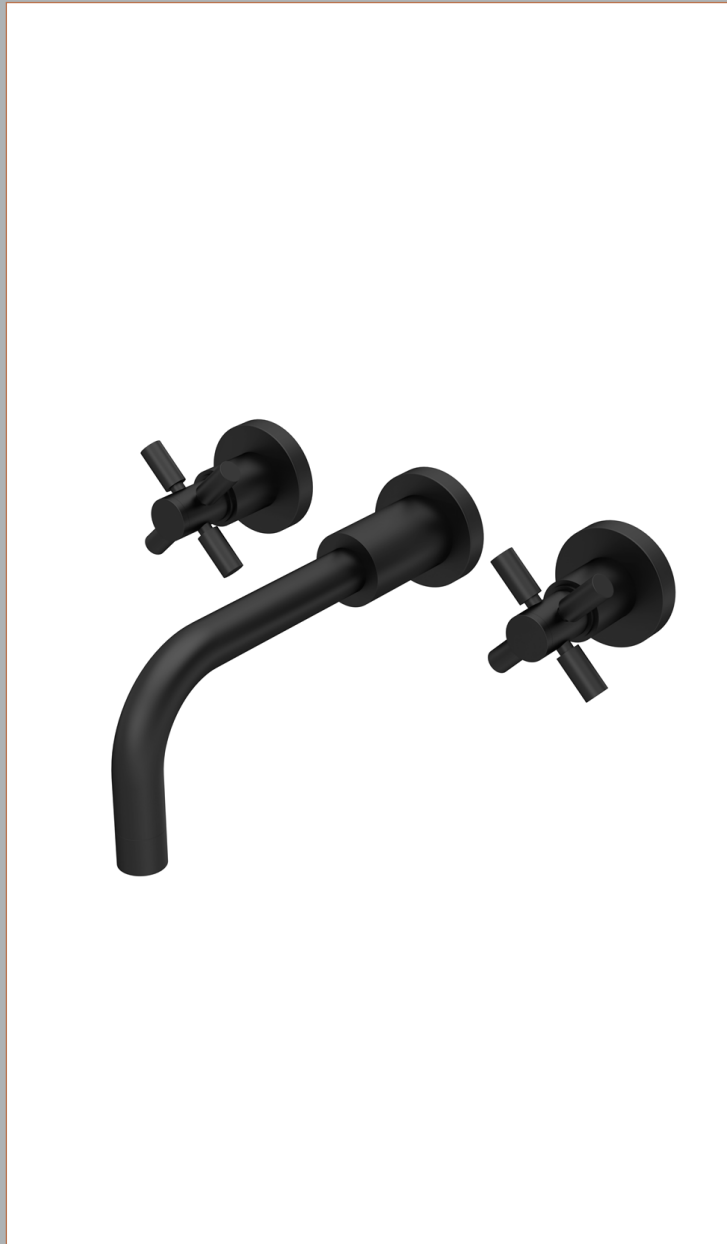

Sales Code: TEX417

Description: Tec Crosshead W/H Basin Mixer

Product Dimensions

Height (mm):	113
Width (mm):	255
Depth (mm):	220
Length (mm):	
Nett Weight (kg):	2.23

Packaging Dimensions

Height (mm):	140
Width (mm):	180
Depth (mm):	350
Gross Weight (kg):	2.23

Packaging Data

Box Colour:	White Cardboard Box
Box Qty:	0
Label Size:	0 x 0
Label Colour:	White Label
Label Qty:	0

Outer Box Dimensions (If Applicable)

Height (mm):	
Width (mm):	
Depth (mm):	
Length (mm):	
Gross Weight (kg):	18
Barcode:	5056462673691

Product Details

Country of Origin:	United Kingdom
Fitting Instruction:	No
Product Material:	Brass
Control Type:	Manual
Waste Included:	Waste Not Included
Waste Type:	Not Applicable
WRAS Approval: Yes	Approval No: 2204064
Valve/Cartridge Type:	1/4 Turn Ceramic Disc
Colour/Finish:	Matt Black
Mount Type:	Deck
Operating Pressure (bar):	0.1
Flow Rates: (Litres Per Min)	0.1 bar: 5 0.5 bar: 12 1 bar: 16 2 bar: 22 3 bar: 27
Pipe Size:	15 mm (1/2" Bsp)
Pipe Centres:	N/A