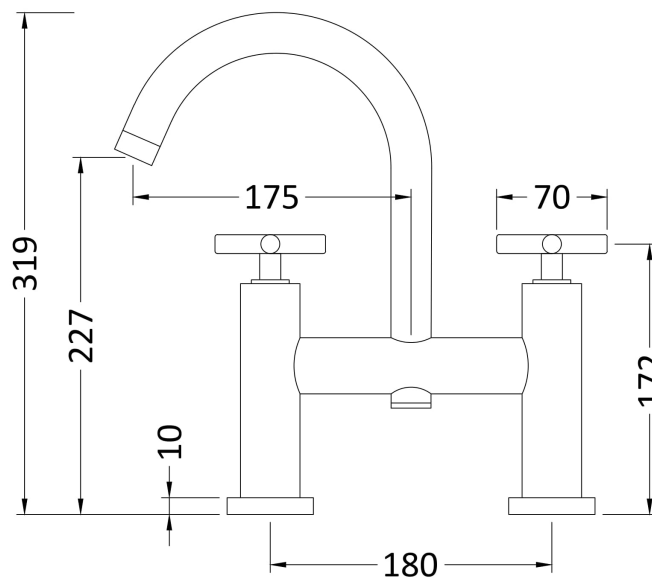

### Product Dimensions

Height (mm):	319
Width (mm):	230
Depth (mm):	50
Length (mm):	
Nett Weight (kg):	3.1

### Packaging Dimensions

Height (mm):	100
Width (mm):	235
Depth (mm):	265
Gross Weight (kg):	3.1

### Outer Box Dimensions (If Applicable)

Height (mm):	320
Width (mm):	495
Depth (mm):	295
Length (mm):	
Gross Weight (kg):	19
Barcode:	5056462673721

### Product Details

Country of Origin:	United Kingdom
Fitting Instruction:	No
Product Material:	Brass
Control Type:	Manual
Waste Included:	Waste Not Included
Waste Type:	Not Applicable
WRAS Approval: Yes	Approval No: 2204060
Valve/Cartridge Type:	1/4 Turn Ceramic Disc
Colour/Finish:	Matt Black
Mount Type:	Deck
Operating Pressure (bar):	0.2
Flow Rates: (Litres Per Min)	0.1 bar: 8    0.5 bar: 29    1 bar: 40    2 bar: 48    3 bar: 0
Pipe Size:	22 mm (3/4" Bsp)
Pipe Centres:	180 mm