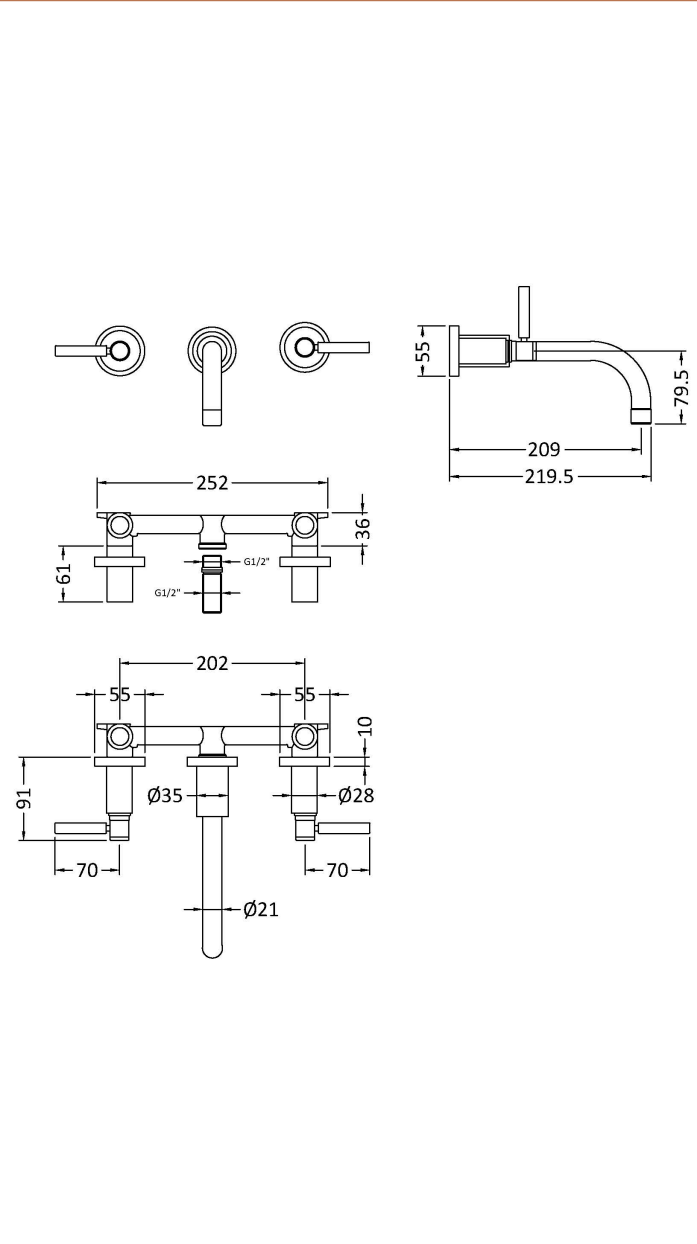

Sales Code: TEL317

Description: Tec Lever W/H Basin Mixer

Product Dimensions

Height (mm):	106
Width (mm):	320
Depth (mm):	260
Length (mm):	
Nett Weight (kg):	2.21

Packaging Dimensions

Height (mm):	140
Width (mm):	180
Depth (mm):	350
Gross Weight (kg):	2.21

Packaging Data

Box Colour:	White Cardboard Box
Box Qty:	0
Label Size:	0 x 0
Label Colour:	White Label
Label Qty:	0

Outer Box Dimensions (If Applicable)

Height (mm):	
Width (mm):	
Depth (mm):	
Length (mm):	
Gross Weight (kg):	18
Barcode:	5055146167914

Product Details

Country of Origin:	United Kingdom
Fitting Instruction:	Yes
Product Material:	Brass
Control Type:	Manual
Waste Included:	Waste Not Included
Waste Type:	Not Applicable
WRAS Approval: Yes	Approval No: 2204064
Valve/Cartridge Type:	1/4 Turn Ceramic Disc
Colour/Finish:	Chrome
Mount Type:	Wall
Operating Pressure (bar):	0.1
Flow Rates: (Litres Per Min)	0.1 bar: 5 0.5 bar: 12 1 bar: 16 2 bar: 22 3 bar: 27
Pipe Size:	15 mm (1/2" Bsp)
Pipe Centres:	N/A