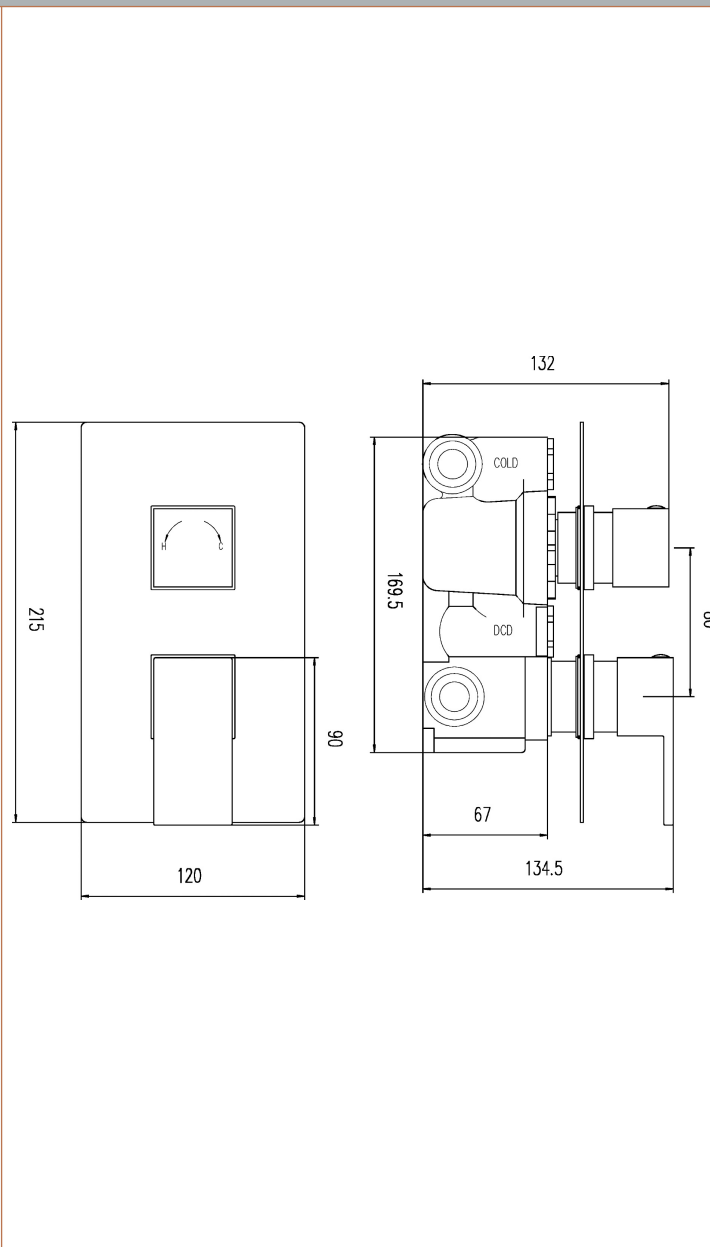

Sales Code: ART3210

Description: Art Twin Conc Thermostatic Valve Rec Plate

Product Dimensions

Length (mm):	
Width (mm):	120
Height (mm):	215
Depth (mm):	135
Nett Weight (kg):	2.64

Packaging Dimensions

Length (mm):	250
Width (mm):	240
Height (mm):	110
Gross Weight (kg):	2.79

Packaging Data

Box Colour:	White Cardboard Box
Box Qty:	0
Label Size:	0 x 0
Label Colour:	White Label
Label Qty:	0

Outer Box Dimensions (If Applicable)

Length (mm):	
Width (mm):	500
Height (mm):	370
Depth (mm):	275
Gross Weight (kg):	17
Barcode:	5055146198864

Product Details

Country of Origin:	United Kingdom
Fitting Instruction:	Yes
Product Material:	Brass/ABS
Mount Type:	Wall
Outlet Elbow Supplied:	No
Easy Clean:	Not Applicable
Head Included:	No
Handset Included:	No
Body Jets Included:	Not Applicable
No of Body Jets:	Not Applicable
Operating Pressure (bar):	0.1
Valve/Cartridge Type:	1/4 Turn Ceramic Disc
Flow Rates (L/min):	0.1 bar: 5.5 0.5 bar: 14 1 bar: 20 2 bar: 29 3 bar: 44
TMV2 Approved:	No Approval No: N/A
TMV3 Approved:	No Approval No: N/A
WRAS Approved:	Yes Approval No: 2204707
Head Function:	Not Applicable
Handset Function:	Not Applicable
Body Jet Info:	Not Applicable
Pipe Size:	15 mm (1/2" Bsp)
Pipe Centres:	N/A
Colour/Finish:	Chrome
Hose Included:	Not Applicable
No. of Outlets:	1