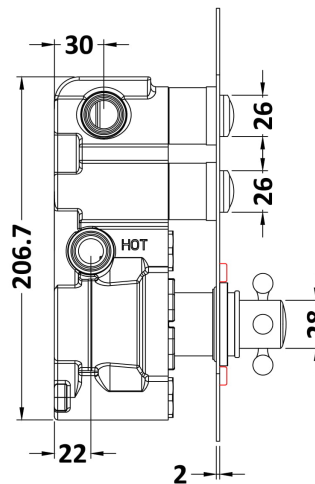

### Product Dimensions

Length (mm):	
Width (mm):	80
Height (mm):	261
Depth (mm):	135
Nett Weight (kg):	2.4

### Packaging Dimensions

Length (mm):	318
Width (mm):	242
Height (mm):	124
Gross Weight (kg):	2.4

### Outer Box Dimensions (If Applicable)

Length (mm):	
Width (mm):	242
Height (mm):	124
Depth (mm):	318
Gross Weight (kg):	
Barcode:	5056211855231

### Product Details

Country of Origin:	United Kingdom
Fitting Instruction:	Yes
Product Material:	Brass/ABS
Mount Type:	Recessed
Outlet Elbow Supplied:	No
Easy Clean:	Not Applicable
Head Included:	No
Handset Included:	No
Body Jets Included:	No
No of Body Jets:	Not Applicable
Operating Pressure (bar):	2
Valve/Cartridge Type:	Push Button
Flow Rates (L/min):	0.1 bar: N/A 0.5 bar: N/A 1 bar: N/A 2 bar: 19.7 3 bar: 24.9
TMV2 Approved:	No Approval No: N/A
TMV3 Approved:	No Approval No: N/A
WRAS Approved:	No Approval No: N/A
Head Function:	Not Applicable
Handset Function:	Not Applicable
Body Jet Info:	Not Applicable
Pipe Size:	15 mm (1/2" Bsp)
Pipe Centres:	N/A
Colour/Finish:	Chrome/White
Hose Included:	Not Applicable
No. of Outlets:	2