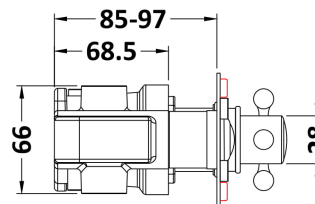

### Product Dimensions

Length (mm):	
Width (mm):	80
Height (mm):	261
Depth (mm):	135
Nett Weight (kg):	2.4

### Packaging Dimensions

Length (mm):	318
Width (mm):	242
Height (mm):	124
Gross Weight (kg):	2.4

### Outer Box Dimensions (If Applicable)

Length (mm):	
Width (mm):	242
Height (mm):	124
Depth (mm):	318
Gross Weight (kg):	
Barcode:	5056211855231

### Product Details

Country of Origin:	United Kingdom
Fitting Instruction:	Yes
Product Material:	Brass/ABS
Mount Type:	Recessed
Outlet Elbow Supplied:	No
Easy Clean:	Not Applicable
Head Included:	No
Handset Included:	No
Body Jets Included:	No
No of Body Jets:	Not Applicable
Operating Pressure (bar):	2
Valve/Cartridge Type:	Push Button
Flow Rates (L/min):	0.1 bar: N/A 0.5 bar: N/A 1 bar: N/A 2 bar: 19.7 3 bar: 24.9
TMV2 Approved:	No Approval No: N/A
TMV3 Approved:	No Approval No: N/A
WRAS Approved:	No Approval No: N/A
Head Function:	Not Applicable
Handset Function:	Not Applicable
Body Jet Info:	Not Applicable
Pipe Size:	15 mm (1/2" Bsp)
Pipe Centres:	N/A
Colour/Finish:	Chrome/White
Hose Included:	Not Applicable
No. of Outlets:	2