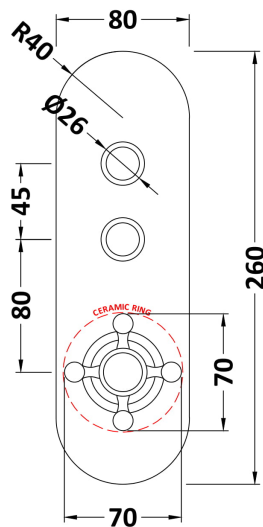

### Product Dimensions

Length (mm):	
Width (mm):	80
Height (mm):	261
Depth (mm):	135
Nett Weight (kg):	2.4

### Packaging Dimensions

Length (mm):	318
Width (mm):	242
Height (mm):	124
Gross Weight (kg):	2.4

### Outer Box Dimensions (If Applicable)

Length (mm):	
Width (mm):	242
Height (mm):	124
Depth (mm):	318
Gross Weight (kg):	
Barcode:	5056211855231

### Product Details

Country of Origin:	United Kingdom
Fitting Instruction:	Yes
Product Material:	Brass/ABS
Mount Type:	Recessed
Outlet Elbow Supplied:	No
Easy Clean:	Not Applicable
Head Included:	No
Handset Included:	No
Body Jets Included:	No
No of Body Jets:	Not Applicable
Operating Pressure (bar):	2
Valve/Cartridge Type:	Push Button
Flow Rates (L/min):	0.1 bar: N/A 0.5 bar: N/A 1 bar: N/A 2 bar: 19.7 3 bar: 24.9
TMV2 Approved:	No Approval No: N/A
TMV3 Approved:	No Approval No: N/A
WRAS Approved:	No Approval No: N/A
Head Function:	Not Applicable
Handset Function:	Not Applicable
Body Jet Info:	Not Applicable
Pipe Size:	15 mm (1/2" Bsp)
Pipe Centres:	N/A
Colour/Finish:	Chrome/White
Hose Included:	Not Applicable
No. of Outlets:	2