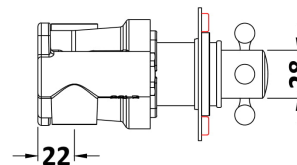

### Product Dimensions

Length (mm):	
Width (mm):	80
Height (mm):	261
Depth (mm):	135
Nett Weight (kg):	2.4

### Packaging Dimensions

Length (mm):	318
Width (mm):	242
Height (mm):	124
Gross Weight (kg):	2.4

### Outer Box Dimensions (If Applicable)

Length (mm):	
Width (mm):	242
Height (mm):	124
Depth (mm):	318
Gross Weight (kg):	
Barcode:	5056211855231

### Product Details

Country of Origin:	United Kingdom
Fitting Instruction:	Yes
Product Material:	Brass/ABS
Mount Type:	Recessed
Outlet Elbow Supplied:	No
Easy Clean:	Not Applicable
Head Included:	No
Handset Included:	No
Body Jets Included:	No
No of Body Jets:	Not Applicable
Operating Pressure (bar):	2
Valve/Cartridge Type:	Push Button
Flow Rates (L/min):	0.1 bar: N/A 0.5 bar: N/A 1 bar: N/A 2 bar: 19.7 3 bar: 24.9
TMV2 Approved:	No Approval No: N/A
TMV3 Approved:	No Approval No: N/A
WRAS Approved:	No Approval No: N/A
Head Function:	Not Applicable
Handset Function:	Not Applicable
Body Jet Info:	Not Applicable
Pipe Size:	15 mm (1/2" Bsp)
Pipe Centres:	N/A
Colour/Finish:	Chrome/White
Hose Included:	Not Applicable
No. of Outlets:	2