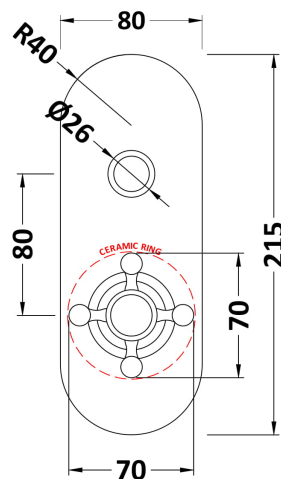

Sales Code: CPB6310

Description: Topaz Single Push Button Shower Valve

Product Dimensions

Length (mm):	
Width (mm):	80
Height (mm):	215
Depth (mm):	135
Nett Weight (kg):	2.3

Packaging Dimensions

Length (mm):	275
Width (mm):	242
Height (mm):	124
Gross Weight (kg):	2.3

Packaging Data

Box Colour:	White Cardboard Box
Box Qty:	0
Label Size:	0 x 0
Label Colour:	White Label
Label Qty:	0

Outer Box Dimensions (If Applicable)

Length (mm):	
Width (mm):	242
Height (mm):	124
Depth (mm):	275
Gross Weight (kg):	
Barcode:	5056211855217

Product Details

Country of Origin:	United Kingdom
Fitting Instruction:	Yes
Product Material:	Brass/ABS
Mount Type:	Recessed
Outlet Elbow Supplied:	No
Easy Clean:	Not Applicable
Head Included:	No
Handset Included:	No
Body Jets Included:	No
No of Body Jets:	Not Applicable
Operating Pressure (bar):	1
Valve/Cartridge Type:	Push Button
Flow Rates (L/min):	0.1 bar: N/A 0.5 bar: N/A 1 bar: 11.1 2 bar: 16.1 3 bar: 19.7
TMV2 Approved:	No Approval No: N/A
TMV3 Approved:	No Approval No: N/A
WRAS Approved:	No Approval No: N/A
Head Function:	Not Applicable
Handset Function:	Not Applicable
Body Jet Info:	Not Applicable
Pipe Size:	15 mm (1/2" Bsp)
Pipe Centres:	N/A
Colour/Finish:	Chrome
Hose Included:	Not Applicable
No. of Outlets:	1