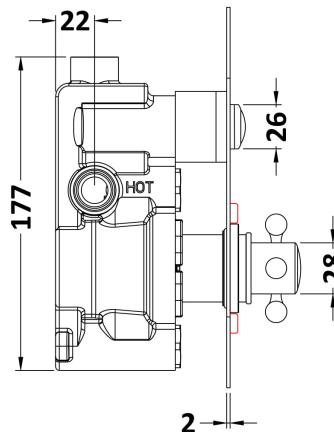

Sales Code: CPB6310

Description: Topaz Single Push Button Shower Valve

Product Dimensions

Length (mm):	
Width (mm):	80
Height (mm):	215
Depth (mm):	135
Nett Weight (kg):	2.3

Packaging Dimensions

Length (mm):	275
Width (mm):	242
Height (mm):	124
Gross Weight (kg):	2.3

Packaging Data

Box Colour:	White Cardboard Box
Box Qty:	0
Label Size:	0 x 0
Label Colour:	White Label
Label Qty:	0

Outer Box Dimensions (If Applicable)

Length (mm):	
Width (mm):	242
Height (mm):	124
Depth (mm):	275
Gross Weight (kg):	
Barcode:	5056211855217

Product Details

Country of Origin:	United Kingdom
Fitting Instruction:	Yes
Product Material:	Brass/ABS
Mount Type:	Recessed
Outlet Elbow Supplied:	No
Easy Clean:	Not Applicable
Head Included:	No
Handset Included:	No
Body Jets Included:	No
No of Body Jets:	Not Applicable
Operating Pressure (bar):	1
Valve/Cartridge Type:	Push Button
Flow Rates (L/min):	0.1 bar: N/A 0.5 bar: N/A 1 bar: 11.1 2 bar: 16.1 3 bar: 19.7
TMV2 Approved:	No Approval No: N/A
TMV3 Approved:	No Approval No: N/A
WRAS Approved:	No Approval No: N/A
Head Function:	Not Applicable
Handset Function:	Not Applicable
Body Jet Info:	Not Applicable
Pipe Size:	15 mm (1/2" Bsp)
Pipe Centres:	N/A
Colour/Finish:	Chrome
Hose Included:	Not Applicable
No. of Outlets:	1