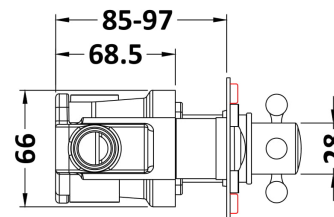

Sales Code: CPB6310

Description: Topaz Single Push Button Shower Valve

Product Dimensions

Length (mm):	
Width (mm):	80
Height (mm):	215
Depth (mm):	135
Nett Weight (kg):	2.3

Packaging Dimensions

Length (mm):	275
Width (mm):	242
Height (mm):	124
Gross Weight (kg):	2.3

Packaging Data

Box Colour:	White Cardboard Box
Box Qty:	0
Label Size:	0 x 0
Label Colour:	White Label
Label Qty:	0

Outer Box Dimensions (If Applicable)

Length (mm):	
Width (mm):	242
Height (mm):	124
Depth (mm):	275
Gross Weight (kg):	
Barcode:	5056211855217

Product Details

Country of Origin:	United Kingdom
Fitting Instruction:	Yes
Product Material:	Brass/ABS
Mount Type:	Recessed
Outlet Elbow Supplied:	No
Easy Clean:	Not Applicable
Head Included:	No
Handset Included:	No
Body Jets Included:	No
No of Body Jets:	Not Applicable
Operating Pressure (bar):	1
Valve/Cartridge Type:	Push Button
Flow Rates (L/min):	0.1 bar: N/A 0.5 bar: N/A 1 bar: 11.1 2 bar: 16.1 3 bar: 19.7
TMV2 Approved:	No Approval No: N/A
TMV3 Approved:	No Approval No: N/A
WRAS Approved:	No Approval No: N/A
Head Function:	Not Applicable
Handset Function:	Not Applicable
Body Jet Info:	Not Applicable
Pipe Size:	15 mm (1/2" Bsp)
Pipe Centres:	N/A
Colour/Finish:	Chrome
Hose Included:	Not Applicable
No. of Outlets:	1