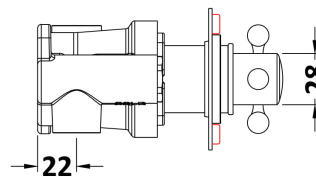

Sales Code: CPB6310

Description: Topaz Single Push Button Shower Valve

Product Dimensions

Length (mm):	
Width (mm):	80
Height (mm):	215
Depth (mm):	135
Nett Weight (kg):	2.3

Packaging Dimensions

Length (mm):	275
Width (mm):	242
Height (mm):	124
Gross Weight (kg):	2.3

Packaging Data

Box Colour:	White Cardboard Box
Box Qty:	0
Label Size:	0 x 0
Label Colour:	White Label
Label Qty:	0

Outer Box Dimensions (If Applicable)

Length (mm):	
Width (mm):	242
Height (mm):	124
Depth (mm):	275
Gross Weight (kg):	
Barcode:	5056211855217

Product Details

Country of Origin:	United Kingdom
Fitting Instruction:	Yes
Product Material:	Brass/ABS
Mount Type:	Recessed
Outlet Elbow Supplied:	No
Easy Clean:	Not Applicable
Head Included:	No
Handset Included:	No
Body Jets Included:	No
No of Body Jets:	Not Applicable
Operating Pressure (bar):	1
Valve/Cartridge Type:	Push Button
Flow Rates (L/min):	0.1 bar: N/A 0.5 bar: N/A 1 bar: 11.1 2 bar: 16.1 3 bar: 19.7
TMV2 Approved:	No Approval No: N/A
TMV3 Approved:	No Approval No: N/A
WRAS Approved:	No Approval No: N/A
Head Function:	Not Applicable
Handset Function:	Not Applicable
Body Jet Info:	Not Applicable
Pipe Size:	15 mm (1/2" Bsp)
Pipe Centres:	N/A
Colour/Finish:	Chrome
Hose Included:	Not Applicable
No. of Outlets:	1