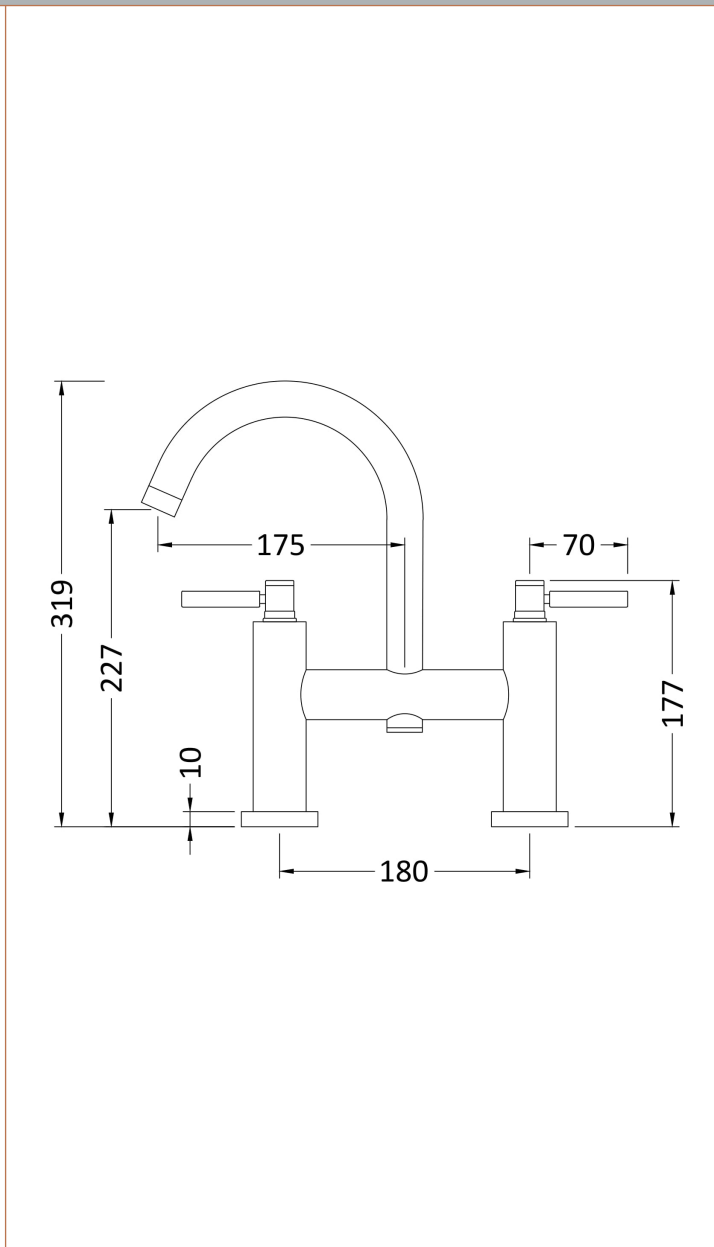

Sales Code: TEL353

Description: Tec Lever Bath Filler Small Swivel Spout

### Product Dimensions

Height (mm):	320
Width (mm):	360
Depth (mm):	240
Length (mm):	
Nett Weight (kg):	3.03

### Packaging Dimensions

Height (mm):	100
Width (mm):	235
Depth (mm):	265
Gross Weight (kg):	3.03

### Outer Box Dimensions (If Applicable)

Height (mm):	310
Width (mm):	480
Depth (mm):	290
Length (mm):	
Gross Weight (kg):	18
Barcode:	5055146198093