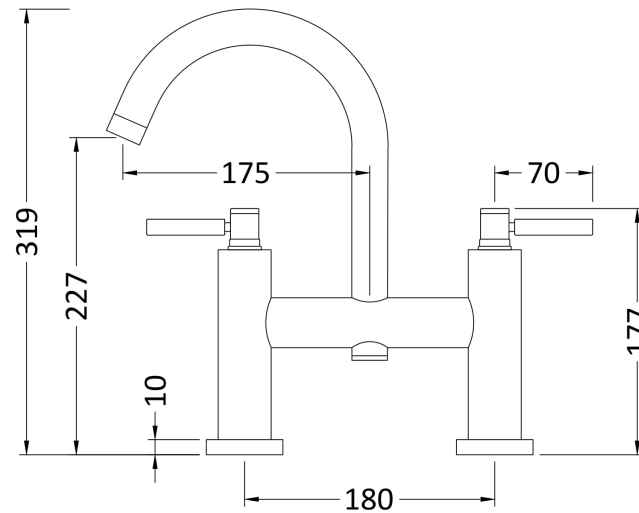

Sales Code: TEL453

Description: Tec Lever Bath Filler Small Swivel Spout

Product Dimensions

Height (mm):	320
Width (mm):	360
Depth (mm):	240
Length (mm):	
Nett Weight (kg):	3.03

Packaging Dimensions

Height (mm):	100
Width (mm):	235
Depth (mm):	265
Gross Weight (kg):	3.03

Packaging Data

Box Colour:	White Cardboard Box
Box Qty:	0
Label Size:	0 x 0
Label Colour:	White Label
Label Qty:	0

Outer Box Dimensions (If Applicable)

Height (mm):	310
Width (mm):	480
Depth (mm):	290
Length (mm):	
Gross Weight (kg):	18
Barcode:	5056462673714

Product Details

Country of Origin:	United Kingdom
Fitting Instruction:	No
Product Material:	Brass
Control Type:	Manual
Waste Included:	Waste Not Included
Waste Type:	Not Applicable
WRAS Approval: Yes	Approval No: 2204060
Valve/Cartridge Type:	1/4 Turn Ceramic Disc
Colour/Finish:	Matt Black
Mount Type:	Deck
Operating Pressure (bar):	0.2

Flow Rates: (Litres Per Min) 0.1 bar: 8 0.5 bar: 29 1 bar: 40 2 bar: 48 3 bar: 0

Pipe Size: 22 mm (3/4" Bsp)

Pipe Centres: 180 mm