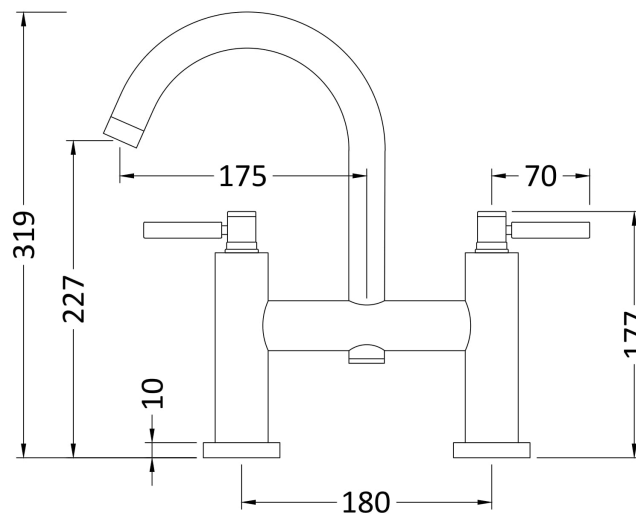

### Product Dimensions

Height (mm):	320
Width (mm):	360
Depth (mm):	240
Length (mm):	
Nett Weight (kg):	3.03

### Packaging Dimensions

Height (mm):	100
Width (mm):	235
Depth (mm):	265
Gross Weight (kg):	3.03

### Outer Box Dimensions (If Applicable)

Height (mm):	310
Width (mm):	480
Depth (mm):	290
Length (mm):	
Gross Weight (kg):	18
Barcode:	5056462673875

Flow Rates: (Litres Per Min)	0.1 bar: 8	0.5 bar: 29	1 bar: 40	2 bar: 48	3 bar: 0
Pipe Size:	22 mm (3/4" Bsp)				
Pipe Centres:	180 mm				