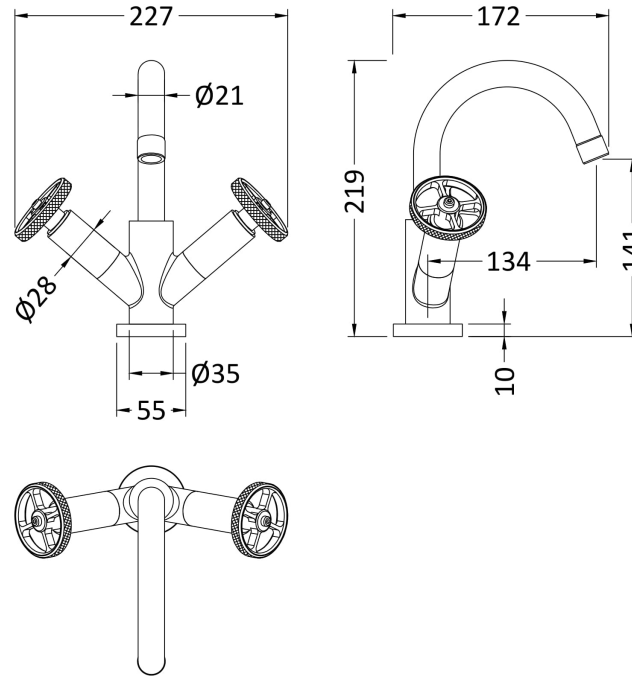

Sales Code: TIW315

Description: Industrial Mono Basin Mixer Inc Waste

Product Dimensions

Height (mm):	217
Width (mm):	230
Depth (mm):	175
Length (mm):	
Nett Weight (kg):	2.5

Packaging Dimensions

Height (mm):	90
Width (mm):	175
Depth (mm):	270
Gross Weight (kg):	2.6

Packaging Data

Box Colour:	White Cardboard Box
Box Qty:	0
Label Size:	0 x 0
Label Colour:	White Label
Label Qty:	0

Outer Box Dimensions (If Applicable)

Height (mm):	410
Width (mm):	557
Depth (mm):	295
Length (mm):	
Gross Weight (kg):	20
Barcode:	5056211854999

Product Details

Country of Origin:	United Kingdom
Fitting Instruction:	Yes
Product Material:	Brass
Control Type:	Manual
Waste Included:	Waste Included
Waste Type:	Push Button
WRAS Approval: Yes	Approval No: 2204064
Valve/Cartridge Type:	1/4 Turn Ceramic Disc
Colour/Finish:	Chrome
Mount Type:	Deck
Operating Pressure (bar):	0.1

Flow Rates: (Litres Per Min)	0.1 bar: 3	0.5 bar: 16	1 bar: 22	2 bar: 31	3 bar: 38
Pipe Size:	15 mm (1/2" Bsp)				
Pipe Centres:	N/A				