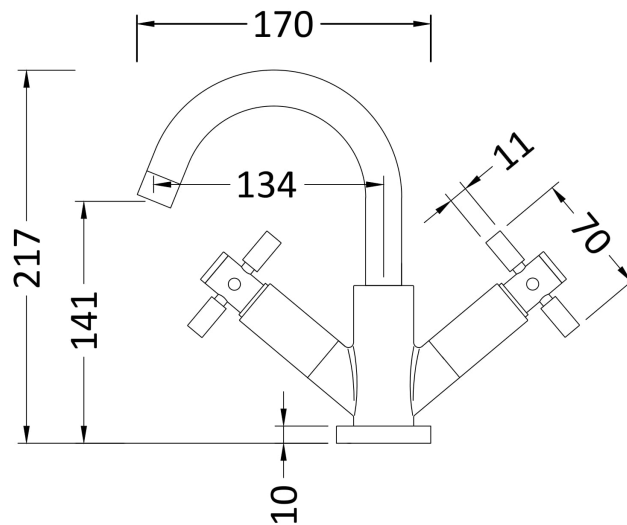

Sales Code: TEX315

Description: Tec Crosshead Mono Small S Spout & Wst

Product Dimensions

Height (mm):	217
Width (mm):	230
Depth (mm):	175
Length (mm):	
Nett Weight (kg):	2.56

Packaging Dimensions

Height (mm):	90
Width (mm):	175
Depth (mm):	270
Gross Weight (kg):	2.56

Packaging Data

Box Colour:	White Cardboard Box
Box Qty:	0
Label Size:	0 x 0
Label Colour:	White Label
Label Qty:	0

Outer Box Dimensions (If Applicable)

Height (mm):	410
Width (mm):	557
Depth (mm):	295
Length (mm):	
Gross Weight (kg):	20
Barcode:	5055146167822

Product Details

Country of Origin:	United Kingdom
Fitting Instruction:	Yes
Product Material:	Brass
Control Type:	Manual
Waste Included:	Waste Included
Waste Type:	Push Button
WRAS Approval: Yes	Approval No: 2204064
Valve/Cartridge Type:	1/4 Turn Ceramic Disc
Colour/Finish:	Chrome
Mount Type:	Deck
Operating Pressure (bar):	0.1

Flow Rates: (Litres Per Min)	0.1 bar: 3	0.5 bar: 16	1 bar: 22	2 bar: 31	3 bar: 38
Pipe Size:	15 mm (1/2" Bsp)				
Pipe Centres:	N/A				