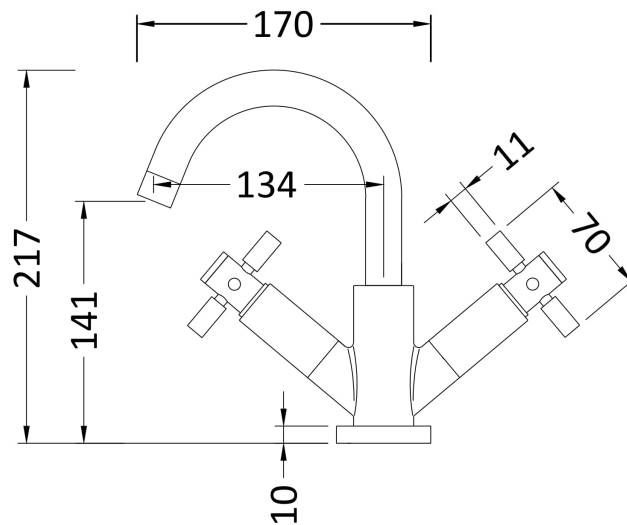

Sales Code: TEX315

Description: Tec Crosshead Mono Small S Spout & Wst

Product Dimensions

| | |
|-------------------|------|
| Height (mm): | 217 |
| Width (mm): | 230 |
| Depth (mm): | 175 |
| Length (mm): | |
| Nett Weight (kg): | 2.56 |

Packaging Dimensions

| | |
|--------------------|------|
| Height (mm): | 90 |
| Width (mm): | 175 |
| Depth (mm): | 270 |
| Gross Weight (kg): | 2.56 |

Packaging Data

| | |
|---------------|---------------------|
| Box Colour: | White Cardboard Box |
| Box Qty: | 0 |
| Label Size: | 0 x 0 |
| Label Colour: | White Label |
| Label Qty: | 0 |

Outer Box Dimensions (If Applicable)

| | |
|--------------------|---------------|
| Height (mm): | 410 |
| Width (mm): | 557 |
| Depth (mm): | 295 |
| Length (mm): | |
| Gross Weight (kg): | 20 |
| Barcode: | 5055146167822 |

| | | | | | |
|------------------------------|------------------|-------------|-----------|-----------|-----------|
| Flow Rates: (Litres Per Min) | 0.1 bar: 3 | 0.5 bar: 16 | 1 bar: 22 | 2 bar: 31 | 3 bar: 38 |
| Pipe Size: | 15 mm (1/2" Bsp) | | | | |
| Pipe Centres: | N/A | | | | |