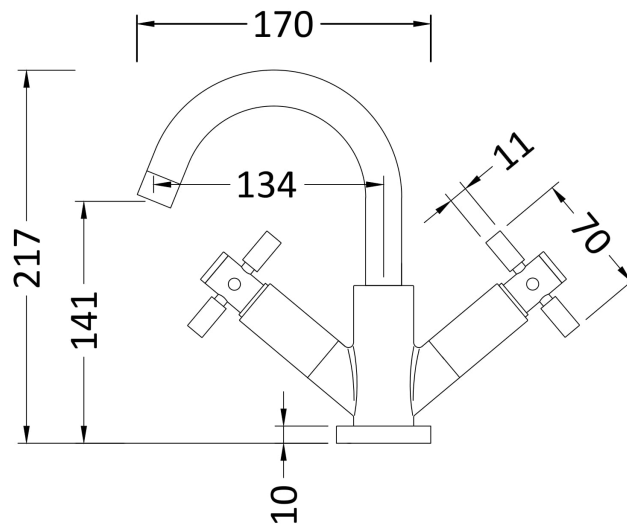

### Product Dimensions

Height (mm):	217
Width (mm):	230
Depth (mm):	175
Length (mm):	
Nett Weight (kg):	2.56

### Packaging Dimensions

Height (mm):	90
Width (mm):	175
Depth (mm):	270
Gross Weight (kg):	2.56

### Outer Box Dimensions (If Applicable)

Height (mm):	410
Width (mm):	557
Depth (mm):	295
Length (mm):	
Gross Weight (kg):	20
Barcode:	5056462673820

Flow Rates: (Litres Per Min)	0.1 bar: 3	0.5 bar: 16	1 bar: 22	2 bar: 31	3 bar: 38
Pipe Size:	15 mm (1/2" Bsp)				
Pipe Centres:	N/A				