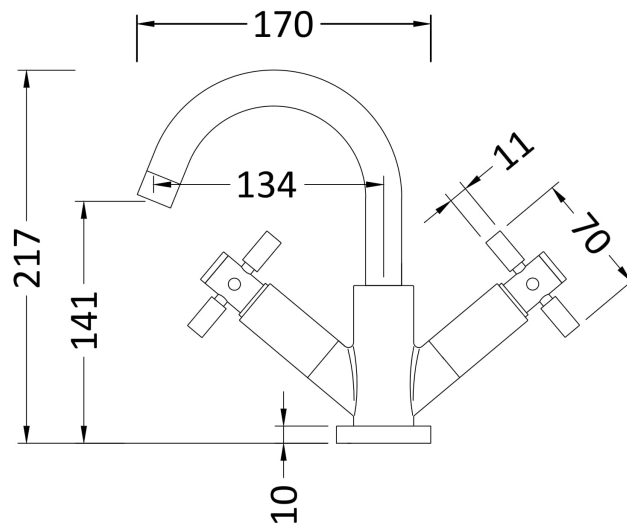

### Product Dimensions

Height (mm):	217
Width (mm):	230
Depth (mm):	175
Length (mm):	
Nett Weight (kg):	2.56

### Packaging Dimensions

Height (mm):	90
Width (mm):	175
Depth (mm):	270
Gross Weight (kg):	2.56

### Outer Box Dimensions (If Applicable)

Height (mm):	410
Width (mm):	557
Depth (mm):	295
Length (mm):	
Gross Weight (kg):	20
Barcode:	5056462673660

Flow Rates: (Litres Per Min)	0.1 bar: 3	0.5 bar: 16	1 bar: 22	2 bar: 31	3 bar: 38
Pipe Size:	15 mm (1/2" Bsp)				
Pipe Centres:	N/A				