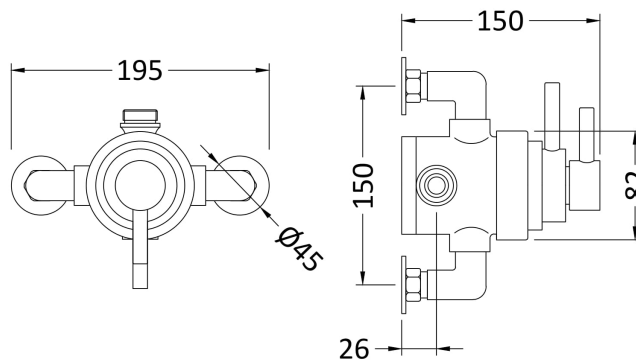

Sales Code: JTY026

Description: Dual Exposed Thermostatic Shower Valve

Product Dimensions

Length (mm):	
Width (mm):	155
Height (mm):	140
Depth (mm):	140
Nett Weight (kg):	3.45

Packaging Dimensions

Length (mm):	190
Width (mm):	240
Height (mm):	240
Gross Weight (kg):	3.45

Packaging Data

Box Colour:	White Cardboard Box
Box Qty:	0
Label Size:	0 x 0
Label Colour:	White Label
Label Qty:	0

Outer Box Dimensions (If Applicable)

Length (mm):	
Width (mm):	500
Height (mm):	420
Depth (mm):	268
Gross Weight (kg):	14
Barcode:	5055146191193

Product Details

Country of Origin:	United Kingdom
Fitting Instruction:	Yes
Product Material:	Brass
Mount Type:	Wall
Outlet Elbow Supplied:	No
Easy Clean:	Not Applicable
Head Included:	No
Handset Included:	No
Body Jets Included:	No
No of Body Jets:	Not Applicable
Operating Pressure (bar):	0.1
Valve/Cartridge Type:	1/4 Turn
Flow Rates (L/min):	0.1 bar: 5.5 0.5 bar: 14.5 1 bar: 22 2 bar: 30 3 bar: 35
TMV2 Approved:	No Approval No: N/A
TMV3 Approved:	No Approval No: N/A
WRAS Approved:	No Approval No: N/A
Head Function:	Not Applicable
Handset Function:	Not Applicable
Body Jet Info:	Not Applicable
Pipe Size:	15 mm (1/2" Bsp)
Pipe Centres:	150 mm
Colour/Finish:	Chrome
Hose Included:	No
No. of Outlets:	1