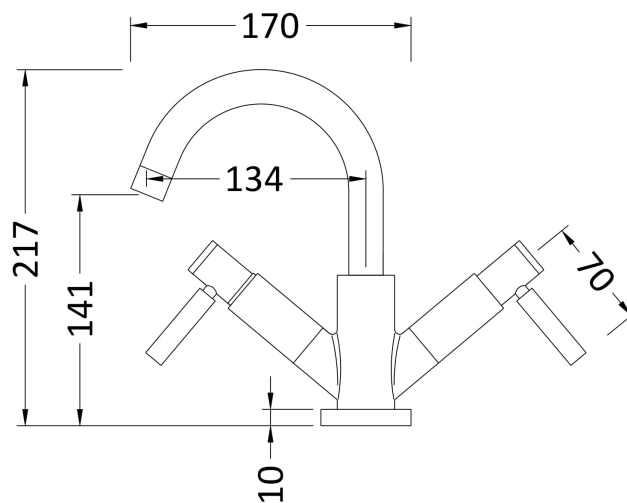

Sales Code: TEL415

Description: Tec Lever Mono Small Swivel Spout Waste

Product Dimensions

Height (mm):	217
Width (mm):	260
Depth (mm):	175
Length (mm):	
Nett Weight (kg):	2.42

Packaging Dimensions

Height (mm):	130
Width (mm):	185
Depth (mm):	275
Gross Weight (kg):	2.42

Packaging Data

Box Colour:	White Cardboard Box
Box Qty:	0
Label Size:	0 x 0
Label Colour:	White Label
Label Qty:	0

Outer Box Dimensions (If Applicable)

Height (mm):	
Width (mm):	
Depth (mm):	
Length (mm):	
Gross Weight (kg):	19
Barcode:	5056462673653

Product Details

Country of Origin:	United Kingdom
Fitting Instruction:	No
Product Material:	Brass
Control Type:	Manual
Waste Included:	Waste Included
Waste Type:	Push Button
WRAS Approval: Yes	Approval No: 2204064
Valve/Cartridge Type:	1/4 Turn Ceramic Disc
Colour/Finish:	Matt Black
Mount Type:	Deck
Operating Pressure (bar):	0.1

Flow Rates: (Litres Per Min)	0.1 bar: 3	0.5 bar: 16	1 bar: 22	2 bar: 31	3 bar: 38
Pipe Size:	15 mm (1/2" Bsp)				
Pipe Centres:	N/A				