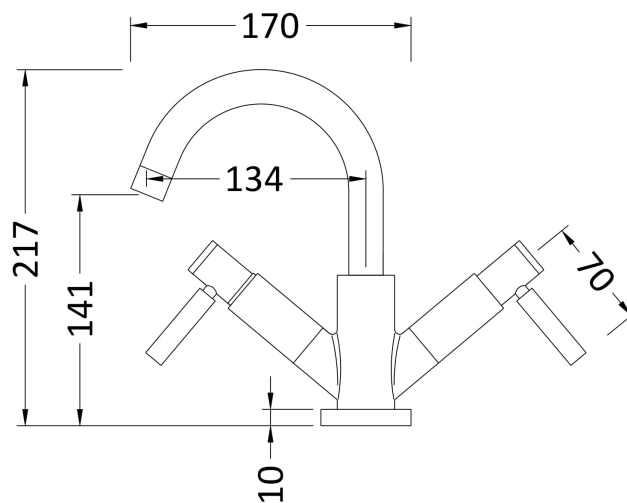

Sales Code: TEL815

Description: Tec Lever Mono Small Swivel Spout Waste

Product Dimensions

Height (mm):	217
Width (mm):	260
Depth (mm):	175
Length (mm):	
Nett Weight (kg):	2.42

Packaging Dimensions

Height (mm):	130
Width (mm):	185
Depth (mm):	275
Gross Weight (kg):	2.42

Packaging Data

Box Colour:	White Cardboard Box
Box Qty:	0
Label Size:	0 x 0
Label Colour:	White Label
Label Qty:	0

Outer Box Dimensions (If Applicable)

Height (mm):	
Width (mm):	
Depth (mm):	
Length (mm):	
Gross Weight (kg):	19
Barcode:	5056462673813

Product Details

Country of Origin:	United Kingdom
Fitting Instruction:	No
Product Material:	Brass
Control Type:	Manual
Waste Included:	Waste Included
Waste Type:	Push Button
WRAS Approval: Yes	Approval No: 2204064
Valve/Cartridge Type:	1/4 Turn Ceramic Disc
Colour/Finish:	Brushed Brass
Mount Type:	Deck
Operating Pressure (bar):	0.1

Flow Rates: (Litres Per Min)	0.1 bar: 3	0.5 bar: 16	1 bar: 22	2 bar: 31	3 bar: 38
Pipe Size:	15 mm (1/2" Bsp)				
Pipe Centres:	N/A				