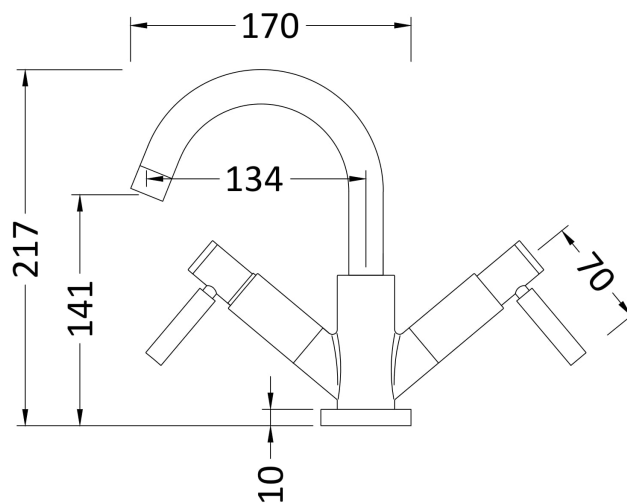

### Product Dimensions

Height (mm):	217
Width (mm):	260
Depth (mm):	175
Length (mm):	
Nett Weight (kg):	2.42

### Packaging Dimensions

Height (mm):	130
Width (mm):	185
Depth (mm):	275
Gross Weight (kg):	2.42

### Outer Box Dimensions (If Applicable)

Height (mm):	
Width (mm):	
Depth (mm):	
Length (mm):	
Gross Weight (kg):	19
Barcode:	5056462673813

Flow Rates: (Litres Per Min)	0.1 bar: 3	0.5 bar: 16	1 bar: 22	2 bar: 31	3 bar: 38
Pipe Size:	15 mm (1/2" Bsp)				
Pipe Centres:	N/A				