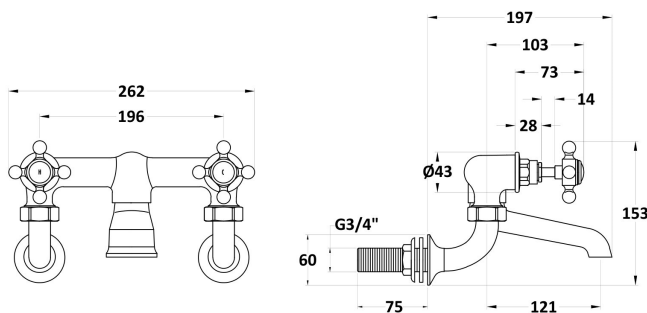

Sales Code: BC403HXWM

Description: Wall Mount Bath Filler Hex Crosshead

Product Dimensions

Height (mm):	142
Width (mm):	262
Depth (mm):	217
Length (mm):	
Nett Weight (kg):	2.3

Packaging Dimensions

Height (mm):	125
Width (mm):	250
Depth (mm):	200
Gross Weight (kg):	2.3

Packaging Data

Box Colour:	White Cardboard Box
Box Qty:	0
Label Size:	0 x 0
Label Colour:	White Label
Label Qty:	0

Outer Box Dimensions (If Applicable)

Height (mm):	200
Width (mm):	250
Depth (mm):	125
Length (mm):	
Gross Weight (kg):	
Barcode:	5056211853275

Product Details

Country of Origin:	China
Fitting Instruction:	Yes
Product Material:	Brass
Control Type:	Manual
Waste Included:	Waste Not Included
Waste Type:	Not Applicable
WRAS Approval: No	Approval No: N/A
Valve/Cartridge Type:	1/4 Turn Ceramic Disc
Colour/Finish:	Chrome
Mount Type:	Wall
Operating Pressure (bar):	0.2
Flow Rates: (Litres Per Min)	0.1 bar: 10 0.5 bar: 36.2 1 bar: 53 2 bar: 75.7 3 bar: 92
Pipe Size:	22 mm (3/4" Bsp)
Pipe Centres:	196mm