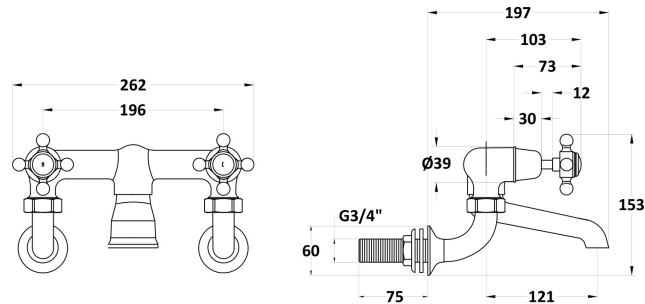

Sales Code: BC403DXWM

Description: Wall Mount Bath Filler Dome Crosshead

Product Dimensions

Height (mm):	142
Width (mm):	262
Depth (mm):	217
Length (mm):	
Nett Weight (kg):	2.3

Packaging Dimensions

Height (mm):	125
Width (mm):	250
Depth (mm):	200
Gross Weight (kg):	2.3

Packaging Data

Box Colour:	White Cardboard Box
Box Qty:	0
Label Size:	0 x 0
Label Colour:	White Label
Label Qty:	0

Outer Box Dimensions (If Applicable)

Height (mm):	200
Width (mm):	250
Depth (mm):	125

Length (mm):	
Gross Weight (kg):	
Barcode:	5056211853251

Product Details

Country of Origin:	China
Fitting Instruction:	Yes
Product Material:	Brass
Control Type:	Manual
Waste Included:	Waste Not Included
Waste Type:	Not Applicable
WRAS Approval: No	Approval No: N/A
Valve/Cartridge Type:	1/4 Turn Ceramic Disc
Colour/Finish:	Chrome
Mount Type:	Wall
Operating Pressure (bar):	0.2
Flow Rates: (Litres Per Min)	0.1 bar: 10 0.5 bar: 36.2 1 bar: 53 2 bar: 75.7 3 bar: 92
Pipe Size:	22 mm (3/4" Bsp)
Pipe Centres:	196mm