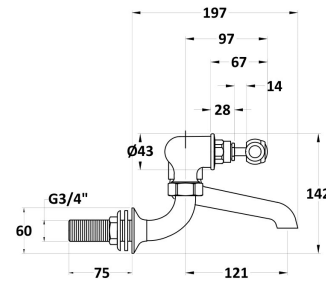

Sales Code: BC403HLWM

Description: Wall Mount Bath Filler Hex Lever

Product Dimensions

Height (mm):	142
Width (mm):	338
Depth (mm):	217
Length (mm):	
Nett Weight (kg):	2.3

Packaging Dimensions

Height (mm):	125
Width (mm):	250
Depth (mm):	200
Gross Weight (kg):	2.3

Packaging Data

Box Colour:	White Cardboard Box
Box Qty:	0
Label Size:	0 x 0
Label Colour:	White Label
Label Qty:	0

Outer Box Dimensions (If Applicable)

Height (mm):	200
Width (mm):	250
Depth (mm):	125

Length (mm):

Gross Weight (kg):

Barcode: 5056211853268

Product Details

Country of Origin:	China
Fitting Instruction:	Yes
Product Material:	Brass
Control Type:	Manual
Waste Included:	Waste Not Included
Waste Type:	Not Applicable
WRAS Approval: No	Approval No: N/A
Valve/Cartridge Type:	1/4 Turn Ceramic Disc
Colour/Finish:	Chrome
Mount Type:	Wall
Operating Pressure (bar):	0.2
Flow Rates: (Litres Per Min)	0.1 bar: 10 0.5 bar: 36.2 1 bar: 53 2 bar: 75.7 3 bar: 92
Pipe Size:	22 mm (3/4" Bsp)
Pipe Centres:	196mm