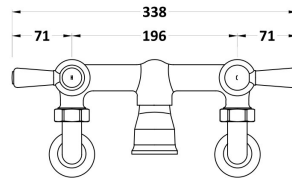

Sales Code: BC403HLWM

Description: Wall Mount Bath Filler Hex Lever

Product Dimensions

Height (mm):	142
Width (mm):	338
Depth (mm):	217
Length (mm):	
Nett Weight (kg):	2.3

Packaging Dimensions

Height (mm):	125
Width (mm):	250
Depth (mm):	200
Gross Weight (kg):	2.3

Packaging Data

Box Colour:	White Cardboard Box
Box Qty:	0
Label Size:	0 x 0
Label Colour:	White Label
Label Qty:	0

Outer Box Dimensions (If Applicable)

Height (mm):	200
Width (mm):	250
Depth (mm):	125

Length (mm):

Gross Weight (kg):

Barcode: 5056211853268

Product Details

Country of Origin:	China
Fitting Instruction:	Yes
Product Material:	Brass
Control Type:	Manual
Waste Included:	Waste Not Included
Waste Type:	Not Applicable
WRAS Approval: No	Approval No: N/A
Valve/Cartridge Type:	1/4 Turn Ceramic Disc
Colour/Finish:	Chrome
Mount Type:	Wall
Operating Pressure (bar):	0.2
Flow Rates: (Litres Per Min)	0.1 bar: 10 0.5 bar: 36.2 1 bar: 53 2 bar: 75.7 3 bar: 92
Pipe Size:	22 mm (3/4" Bsp)
Pipe Centres:	196mm