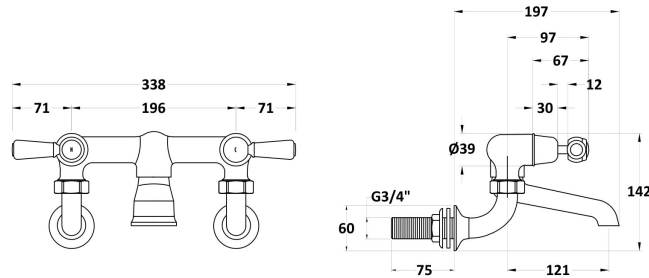

Sales Code: BC403DLWM

Description: Wall Mount Bath Filler Dome Lever

Product Dimensions

Height (mm):	142
Width (mm):	338
Depth (mm):	217
Length (mm):	
Nett Weight (kg):	2.3

Packaging Dimensions

Height (mm):	125
Width (mm):	250
Depth (mm):	200
Gross Weight (kg):	2.3

Packaging Data

Box Colour:	White Cardboard Box
Box Qty:	0
Label Size:	0 x 0
Label Colour:	White Label
Label Qty:	0

Outer Box Dimensions (If Applicable)

Height (mm):	200
Width (mm):	250
Depth (mm):	125
Length (mm):	
Gross Weight (kg):	
Barcode:	5056211853244

Product Details

Country of Origin:	China
Fitting Instruction:	Yes
Product Material:	Brass
Control Type:	Manual
Waste Included:	Waste Not Included
Waste Type:	Not Applicable
WRAS Approval:	No
Approval No:	N/A
Valve/Cartridge Type:	1/4 Turn Ceramic Disc
Colour/Finish:	Chrome
Mount Type:	Wall
Operating Pressure (bar):	0.2
Flow Rates: (Litres Per Min)	0.1 bar: 10 0.5 bar: 36.2 1 bar: 53 2 bar: 75.7 3 bar: 92
Pipe Size:	22 mm (3/4" Bsp)
Pipe Centres:	196mm