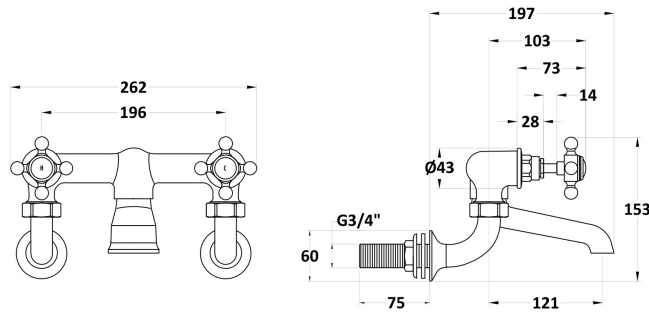

### Product Dimensions

Height (mm):	142
Width (mm):	262
Depth (mm):	217
Length (mm):	
Nett Weight (kg):	2.3

### Packaging Dimensions

Height (mm):	125
Width (mm):	250
Depth (mm):	200
Gross Weight (kg):	2.3

### Outer Box Dimensions (If Applicable)

Height (mm):	200
Width (mm):	250
Depth (mm):	125
Length (mm):	

Gross Weight (kg):	
Barcode:	5056211853152

### Product Details

Country of Origin:	China
Fitting Instruction:	Yes
Product Material:	Brass
Control Type:	Manual
Waste Included:	Waste Not Included
Waste Type:	Not Applicable
WRAS Approval: No	Approval No: N/A
Valve/Cartridge Type:	1/4 Turn Ceramic Disc
Colour/Finish:	Chrome
Mount Type:	Wall
Operating Pressure (bar):	0.2
Flow Rates: (Litres Per Min)	0.1 bar: 10    0.5 bar: 36.2    1 bar: 53    2 bar: 75.7    3 bar: 92
Pipe Size:	22 mm (3/4" Bsp)
Pipe Centres:	196mm