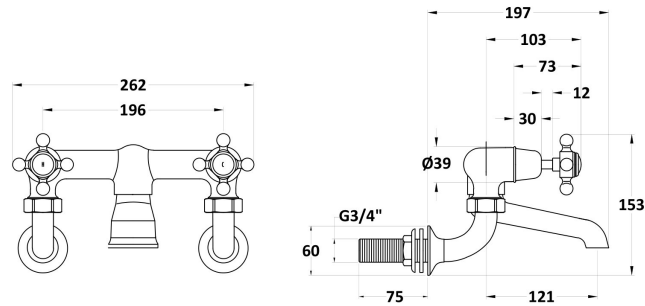

Sales Code: BC303DXWM

Description: Wall Mount Bath Filler Dome Crosshead

Product Dimensions

Height (mm):	142
Width (mm):	262
Depth (mm):	217
Length (mm):	
Nett Weight (kg):	2.3

Packaging Dimensions

Height (mm):	125
Width (mm):	250
Depth (mm):	200
Gross Weight (kg):	2.3

Packaging Data

Box Colour:	White Cardboard Box
Box Qty:	0
Label Size:	0 x 0
Label Colour:	White Label
Label Qty:	0

Outer Box Dimensions (If Applicable)

Height (mm):	200
Width (mm):	250
Depth (mm):	125

Length (mm):	
Gross Weight (kg):	
Barcode:	5056211853138

Product Details

Country of Origin:	China
Fitting Instruction:	Yes
Product Material:	Brass
Control Type:	Manual
Waste Included:	Waste Not Included
Waste Type:	Not Applicable
WRAS Approval: No	Approval No: N/A
Valve/Cartridge Type:	1/4 Turn Ceramic Disc
Colour/Finish:	Chrome
Mount Type:	Wall
Operating Pressure (bar):	0.2
Flow Rates: (Litres Per Min)	0.1 bar: 10 0.5 bar: 36.2 1 bar: 53 2 bar: 75.7 3 bar: 92
Pipe Size:	22 mm (3/4" Bsp)
Pipe Centres:	196mm