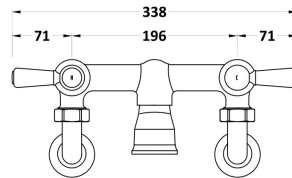

Sales Code: BC303HLWM

Description: Wall Mount Bath Filler Hex Lever

Product Dimensions

Height (mm):	142
Width (mm):	338
Depth (mm):	217
Length (mm):	
Nett Weight (kg):	2.3

Packaging Dimensions

Height (mm):	125
Width (mm):	250
Depth (mm):	200
Gross Weight (kg):	2.3

Packaging Data

Box Colour:	White Cardboard Box
Box Qty:	0
Label Size:	0 x 0
Label Colour:	White Label
Label Qty:	0

Outer Box Dimensions (If Applicable)

Height (mm):	200
Width (mm):	250
Depth (mm):	125

Length (mm):	
Gross Weight (kg):	
Barcode:	5056211853145

Product Details

Country of Origin:	China
Fitting Instruction:	Yes
Product Material:	Brass
Control Type:	Manual
Waste Included:	Waste Not Included
Waste Type:	Not Applicable
WRAS Approval:	No
Approval No:	N/A
Valve/Cartridge Type:	1/4 Turn Ceramic Disc
Colour/Finish:	Chrome
Mount Type:	Wall
Operating Pressure (bar):	0.2
Flow Rates: (Litres Per Min)	0.1 bar: 10 0.5 bar: 36.2 1 bar: 53 2 bar: 75.7 3 bar: 92
Pipe Size:	22 mm (3/4" Bsp)
Pipe Centres:	196mm