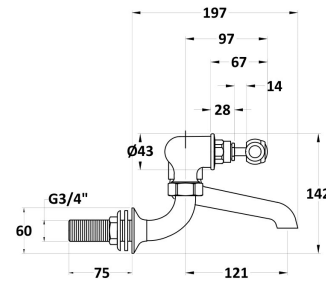

Sales Code: BC303HLWM

Description: Wall Mount Bath Filler Hex Lever

Product Dimensions

Height (mm):	142
Width (mm):	338
Depth (mm):	217
Length (mm):	
Nett Weight (kg):	2.3

Packaging Dimensions

Height (mm):	125
Width (mm):	250
Depth (mm):	200
Gross Weight (kg):	2.3

Packaging Data

Box Colour:	White Cardboard Box
Box Qty:	0
Label Size:	0 x 0
Label Colour:	White Label
Label Qty:	0

Outer Box Dimensions (If Applicable)

Height (mm):	200
Width (mm):	250
Depth (mm):	125

Length (mm):	
Gross Weight (kg):	
Barcode:	5056211853145

Product Details

Country of Origin:	China
Fitting Instruction:	Yes
Product Material:	Brass
Control Type:	Manual
Waste Included:	Waste Not Included
Waste Type:	Not Applicable
WRAS Approval:	No
Approval No:	N/A
Valve/Cartridge Type:	1/4 Turn Ceramic Disc
Colour/Finish:	Chrome
Mount Type:	Wall
Operating Pressure (bar):	0.2
Flow Rates: (Litres Per Min)	0.1 bar: 10 0.5 bar: 36.2 1 bar: 53 2 bar: 75.7 3 bar: 92
Pipe Size:	22 mm (3/4" Bsp)
Pipe Centres:	196mm