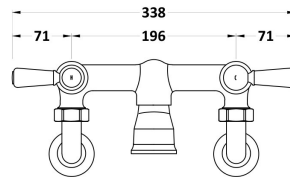

**Sales Code:** BC303DLWM

**Description:** Wall Mount Bath Filler Dome Lever

**Product Dimensions**

Height (mm):	142
Width (mm):	338
Depth (mm):	217
Length (mm):	
Nett Weight (kg):	2.3

**Packaging Dimensions**

Height (mm):	125
Width (mm):	250
Depth (mm):	200
Gross Weight (kg):	2.3

**Packaging Data**

Box Colour:	White Cardboard Box
Box Qty:	0
Label Size:	0 x 0
Label Colour:	White Label
Label Qty:	0

**Outer Box Dimensions (If Applicable)**

Height (mm):	200
Width (mm):	250
Depth (mm):	125

Length (mm):	
Gross Weight (kg):	
Barcode:	5056211853121

**Product Details**

Country of Origin:	China
Fitting Instruction:	Yes
Product Material:	Brass
Control Type:	Manual
Waste Included:	Waste Not Included
Waste Type:	Not Applicable
WRAS Approval:	No
Approval No:	N/A
Valve/Cartridge Type:	1/4 Turn Ceramic Disc
Colour/Finish:	Chrome
Mount Type:	Wall
Operating Pressure (bar):	0.2
Flow Rates: (Litres Per Min)	0.1 bar: 10    0.5 bar: 36.2    1 bar: 53    2 bar: 75.7    3 bar: 92
Pipe Size:	22 mm (3/4" Bsp)
Pipe Centres:	196mm