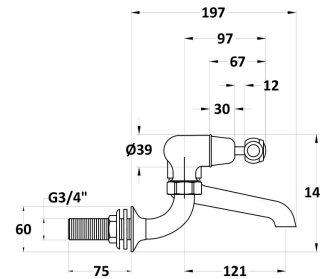

**Sales Code:** BC303DLWM

**Description:** Wall Mount Bath Filler Dome Lever

**Product Dimensions**

Height (mm):	142
Width (mm):	338
Depth (mm):	217
Length (mm):	
Nett Weight (kg):	2.3

**Packaging Dimensions**

Height (mm):	125
Width (mm):	250
Depth (mm):	200
Gross Weight (kg):	2.3

**Packaging Data**

Box Colour:	White Cardboard Box
Box Qty:	0
Label Size:	0 x 0
Label Colour:	White Label
Label Qty:	0

**Outer Box Dimensions (If Applicable)**

Height (mm):	200
Width (mm):	250
Depth (mm):	125

Length (mm):	
Gross Weight (kg):	
Barcode:	5056211853121

**Product Details**

Country of Origin:	China
Fitting Instruction:	Yes
Product Material:	Brass
Control Type:	Manual
Waste Included:	Waste Not Included
Waste Type:	Not Applicable
WRAS Approval:	No
Approval No:	N/A
Valve/Cartridge Type:	1/4 Turn Ceramic Disc
Colour/Finish:	Chrome
Mount Type:	Wall
Operating Pressure (bar):	0.2
Flow Rates: (Litres Per Min)	0.1 bar: 10    0.5 bar: 36.2    1 bar: 53    2 bar: 75.7    3 bar: 92
Pipe Size:	22 mm (3/4" Bsp)
Pipe Centres:	196mm