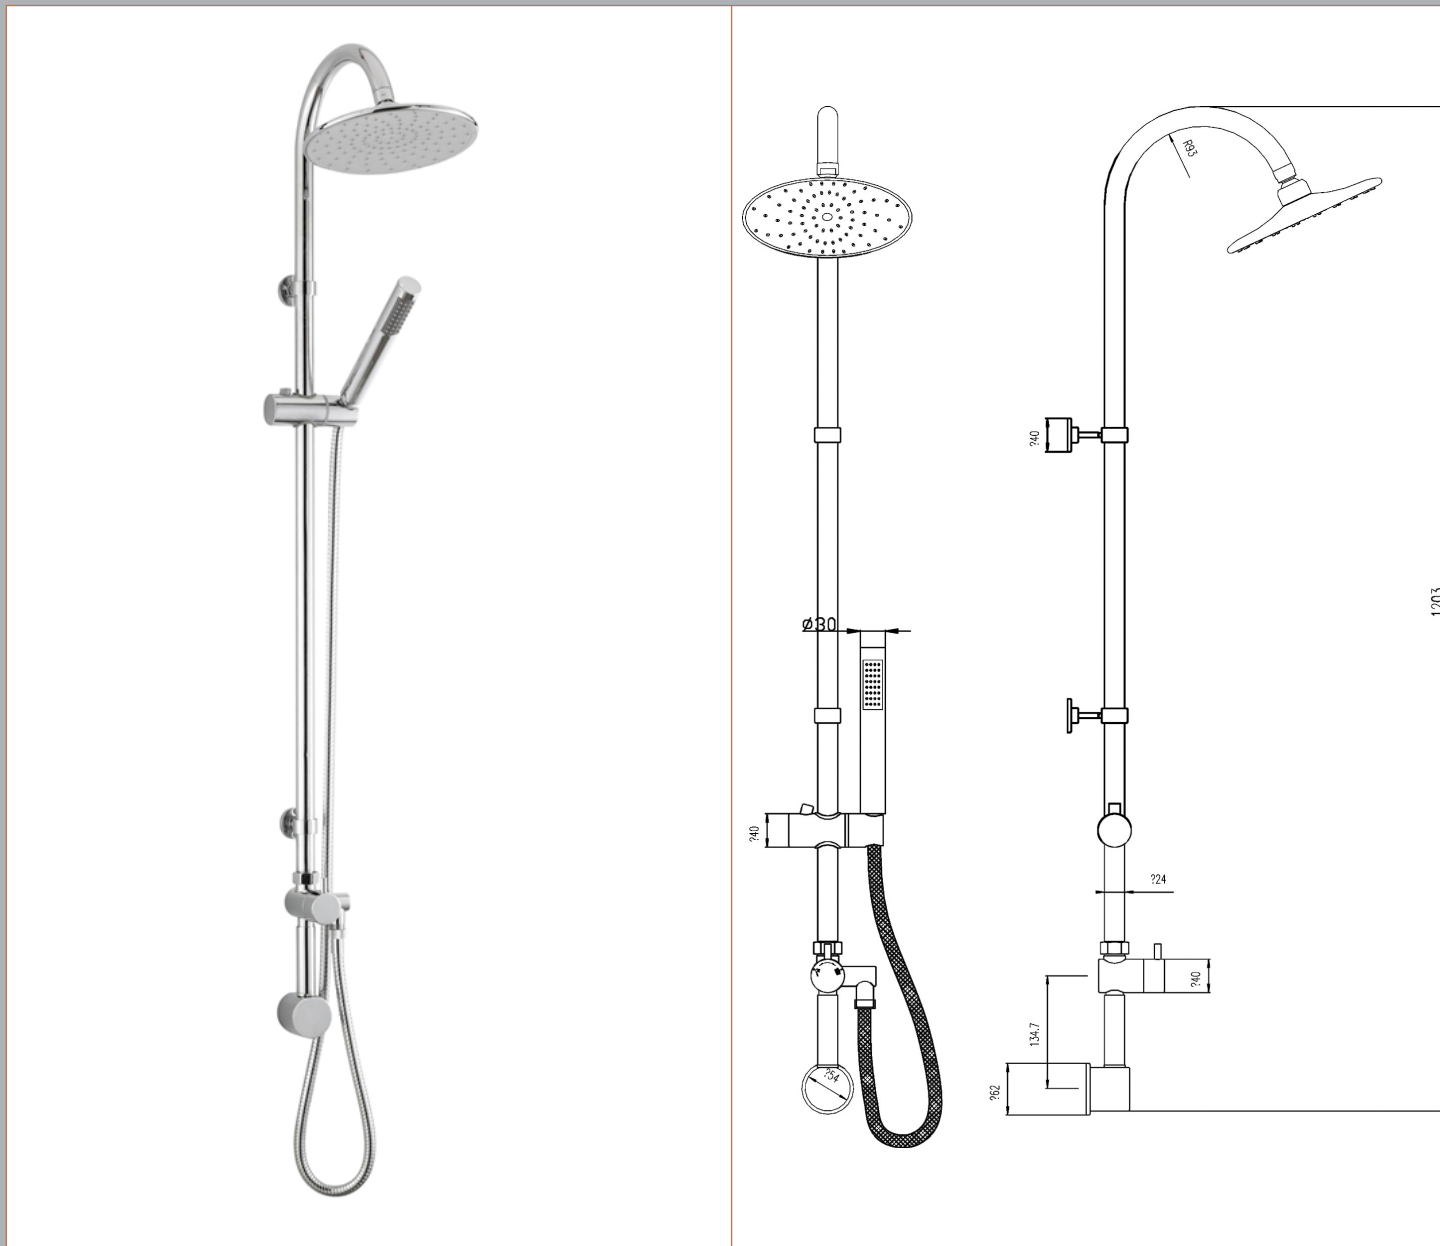

Sales Code: A3115

Description: Destiny Shower Kit W/ Conc Outlet Elbow

Product Dimensions

Length (mm):	
Width (mm):	200
Height (mm):	1203
Depth (mm):	380
Nett Weight (kg):	3.74

Packaging Dimensions

Length (mm):	1070
Width (mm):	265
Height (mm):	110
Gross Weight (kg):	3.74

Packaging Data

Box Colour:	White Cardboard Box
Box Qty:	0
Label Size:	0 x 0
Label Colour:	White Label
Label Qty:	0

Outer Box Dimensions (If Applicable)

Length (mm):	
Width (mm):	1080
Height (mm):	245
Depth (mm):	570
Gross Weight (kg):	15
Barcode:	5055369008797

Product Details

Country of Origin:	United Kingdom
Fitting Instruction:	No
Product Material:	Brass/ABS
Mount Type:	Surface
Outlet Elbow Supplied:	No
Easy Clean:	Yes
Head Included:	Yes
Handset Included:	Yes
Body Jets Included:	No
No of Body Jets:	Not Applicable
Operating Pressure (bar):	1
Valve/Cartridge Type:	Not Applicable
Flow Rates (L/min):	0.1 bar: N/A 0.5 bar: N/A 1 bar: N/A 2 bar: N/A 3 bar: N/A
TMV2 Approved:	No Approval No: N/A
TMV3 Approved:	No Approval No: N/A
WRAS Approved:	No Approval No: N/A
Head Function:	Single
Handset Function:	Single Setting
Body Jet Info:	Not Applicable
Pipe Size:	15 mm (1/2" Bsp)
Pipe Centres:	N/A
Colour/Finish:	Chrome
Hose Included:	Yes
No. of Outlets:	2