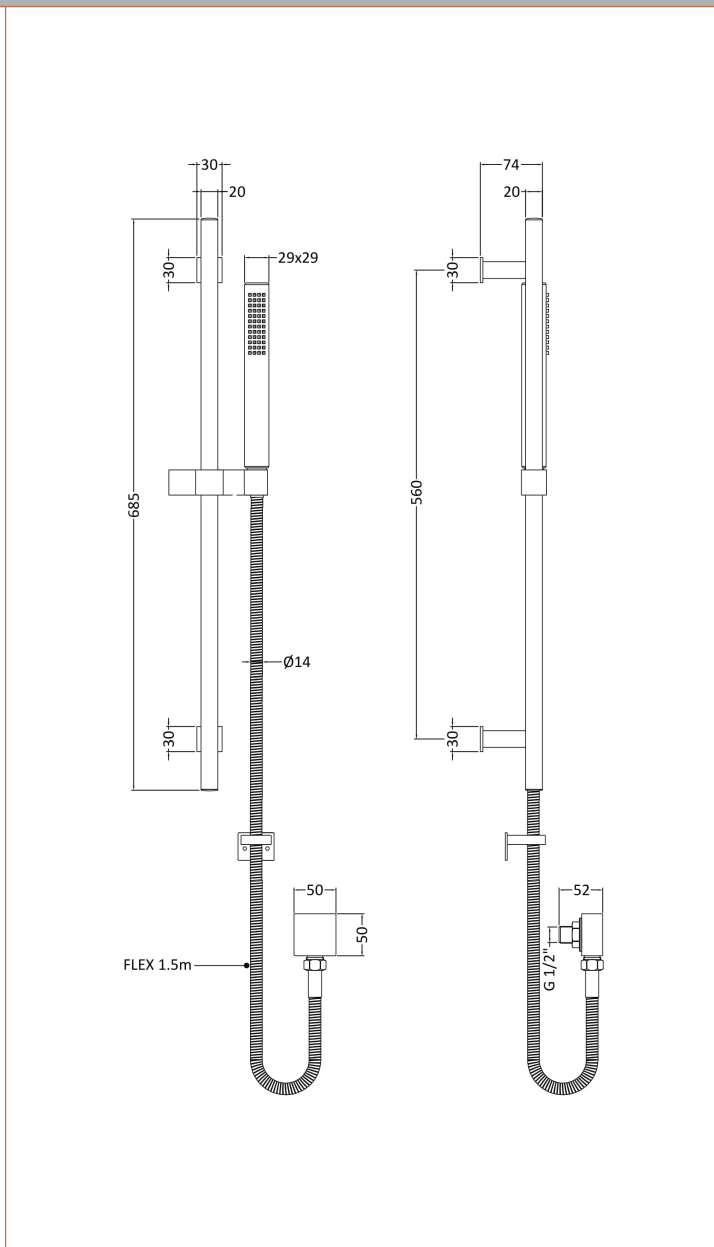

Sales Code: A3181

Description: Kubix Slider Rail Kit

Product Dimensions

Length (mm):	
Width (mm):	118
Height (mm):	685
Depth (mm):	74
Nett Weight (kg):	1.4

Packaging Dimensions

Length (mm):	700
Width (mm):	140
Height (mm):	83
Gross Weight (kg):	1.61

Packaging Data

Box Colour:	White Cardboard Box
Box Qty:	0
Label Size:	0 x 0
Label Colour:	White Label
Label Qty:	0

Outer Box Dimensions (If Applicable)

Length (mm):	
Width (mm):	
Height (mm):	
Depth (mm):	
Gross Weight (kg):	18
Barcode:	5055146149552

Product Details

Country of Origin:	China
Fitting Instruction:	Yes
Product Material:	Brass/ABS/Ss
Mount Type:	Wall
Outlet Elbow Supplied:	Yes
Easy Clean:	Yes
Head Included:	No
Handset Included:	Yes
Body Jets Included:	No
No of Body Jets:	Not Applicable
Operating Pressure (bar):	0.1
Valve/Cartridge Type:	Not Applicable
Flow Rates (L/min):	0.1 bar: N/A 0.5 bar: N/A 1 bar: N/A 2 bar: N/A 3 bar: N/A
TMV2 Approved:	No Approval No: N/A
TMV3 Approved:	No Approval No: N/A
WRAS Approved:	No Approval No: N/A
Head Function:	Not Applicable
Handset Function:	Single Setting
Body Jet Info:	Not Applicable
Pipe Size:	15 mm (1/2" Bsp)
Pipe Centres:	N/A
Colour/Finish:	Chrome
Hose Included:	Yes
No. of Outlets:	1