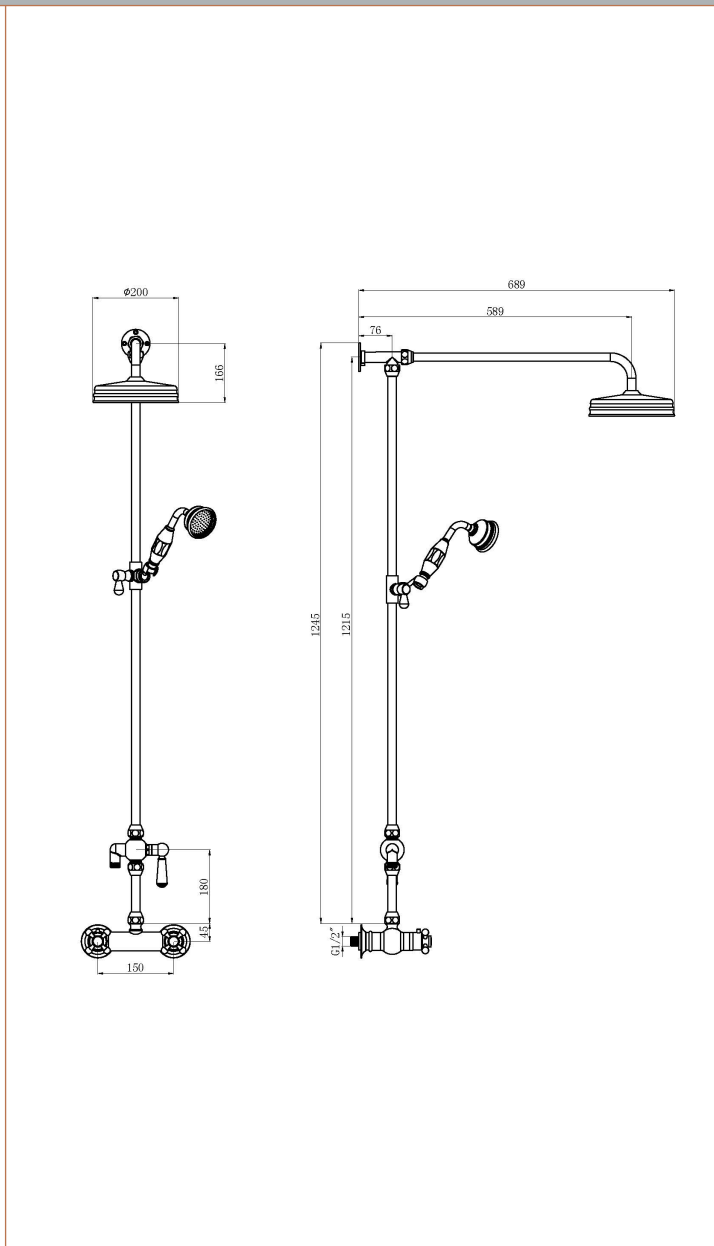

Sales Code: A8117

Description: Trad Ther Shower Valve Riser Diverter

Product Dimensions

Length (mm):	
Width (mm):	200
Height (mm):	1245
Depth (mm):	689
Nett Weight (kg):	7.02

Packaging Dimensions

Length (mm):	75
Width (mm):	130
Height (mm):	1082
Gross Weight (kg):	7.02

Packaging Data

Box Colour:	White Cardboard Box
Box Qty:	0
Label Size:	0 x 0
Label Colour:	White Label
Label Qty:	0

Outer Box Dimensions (If Applicable)

Length (mm):	
Width (mm):	
Height (mm):	
Depth (mm):	
Gross Weight (kg):	
Barcode:	5056462603452

Product Details

Country of Origin:	China
Fitting Instruction:	Yes
Product Material:	Brass
Mount Type:	Wall
Outlet Elbow Supplied:	Not Applicable
Easy Clean:	No
Head Included:	Yes
Handset Included:	Yes
Body Jets Included:	No
No of Body Jets:	Not Applicable
Operating Pressure (bar):	0.5
Valve/Cartridge Type:	1/4 Turn Ceramic Disc
Flow Rates (L/min):	0.1 bar: N/A 0.5 bar: 7.1 1 bar: 10.3 2 bar: 14.8 3 bar: 18.2
TMV2 Approved:	No Approval No: N/A
TMV3 Approved:	No Approval No: N/A
WRAS Approved:	No Approval No: N/A
Head Function:	Single
Handset Function:	Single Setting
Body Jet Info:	Not Applicable
Pipe Size:	18 mm
Pipe Centres:	150
Colour/Finish:	Brushed Brass
Hose Included:	Yes
No. of Outlets:	1