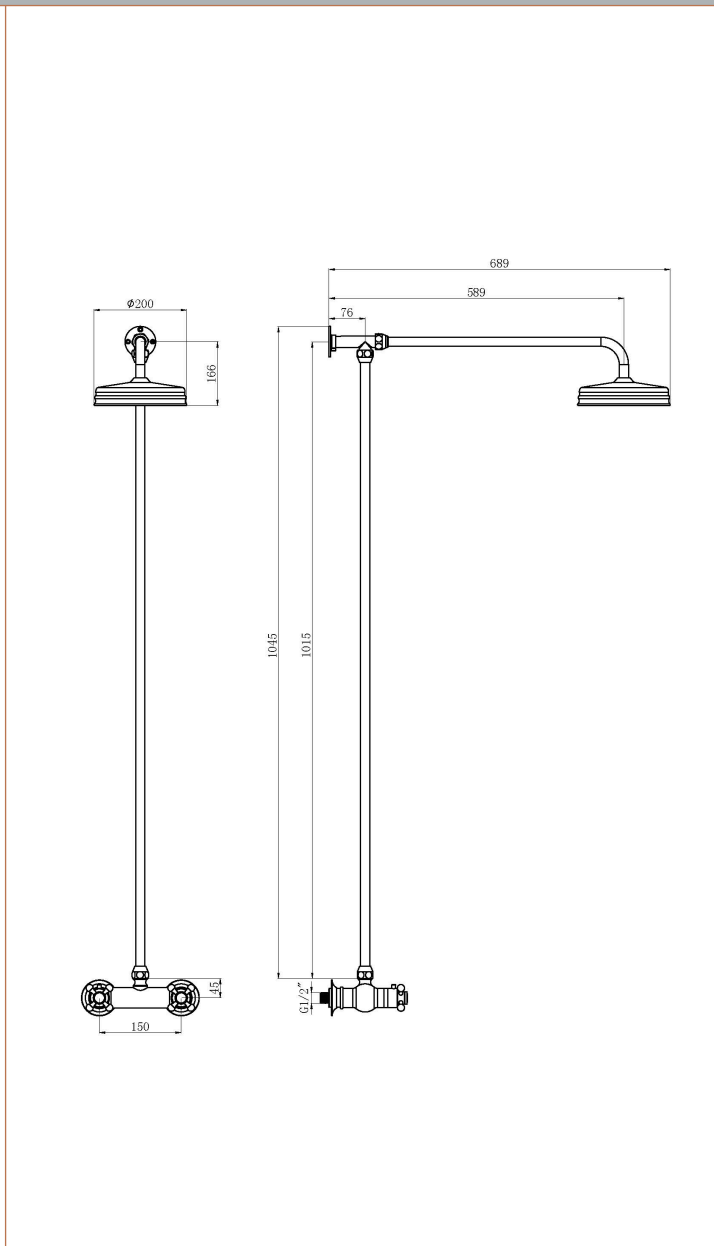

Sales Code: A8118

Description: Trad Ther Shower Valve And Rigid Riser

Product Dimensions

Length (mm):	
Width (mm):	200
Height (mm):	1045
Depth (mm):	689
Nett Weight (kg):	6

Packaging Dimensions

Length (mm):	75
Width (mm):	130
Height (mm):	1082
Gross Weight (kg):	6

Packaging Data

Box Colour:	White Cardboard Box
Box Qty:	0
Label Size:	0 x 0
Label Colour:	White Label
Label Qty:	0

Outer Box Dimensions (If Applicable)

Length (mm):	
Width (mm):	
Height (mm):	
Depth (mm):	
Gross Weight (kg):	
Barcode:	5056462603445

Product Details

Country of Origin:	China
Fitting Instruction:	Yes
Product Material:	Brass
Mount Type:	Wall
Outlet Elbow Supplied:	Not Applicable
Easy Clean:	No
Head Included:	Yes
Handset Included:	Yes
Body Jets Included:	No
No of Body Jets:	Not Applicable
Operating Pressure (bar):	0.5
Valve/Cartridge Type:	1/4 Turn Ceramic Disc
Flow Rates (L/min):	0.1 bar: N/A 0.5 bar: 7.3 1 bar: 10.4 2 bar: 14.9 3 bar: 18.3
TMV2 Approved:	No Approval No: N/A
TMV3 Approved:	No Approval No: N/A
WRAS Approved:	No Approval No: N/A
Head Function:	Single
Handset Function:	Single Setting
Body Jet Info:	Not Applicable
Pipe Size:	18 mm
Pipe Centres:	150
Colour/Finish:	Brushed Brass
Hose Included:	Not Applicable
No. of Outlets:	1