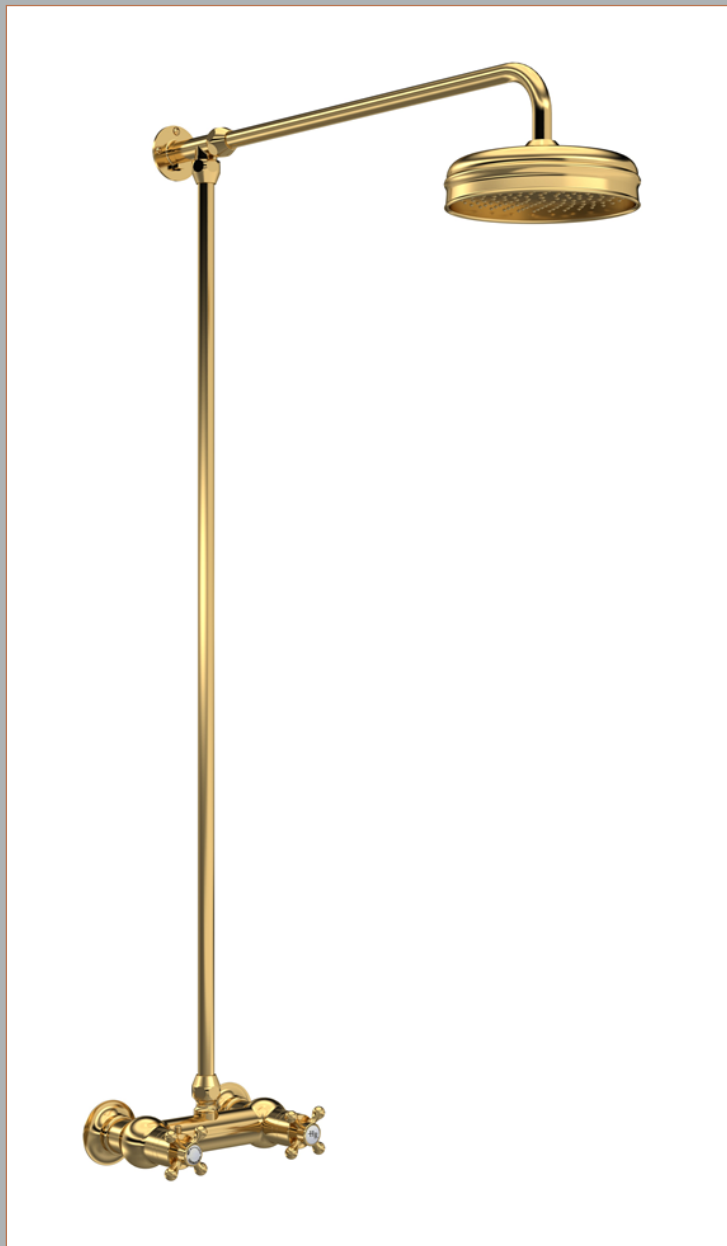

Sales Code: A8118

Description: Trad Ther Shower Valve And Rigid Riser

Product Dimensions

Length (mm):	
Width (mm):	200
Height (mm):	1045
Depth (mm):	689
Nett Weight (kg):	6

Packaging Dimensions

Length (mm):	75
Width (mm):	130
Height (mm):	1082
Gross Weight (kg):	6

Packaging Data

Box Colour:	White Cardboard Box
Box Qty:	0
Label Size:	0 x 0
Label Colour:	White Label
Label Qty:	0

Outer Box Dimensions (If Applicable)

Length (mm):	
Width (mm):	
Height (mm):	
Depth (mm):	
Gross Weight (kg):	
Barcode:	5056462603445

Product Details

Country of Origin:	China
Fitting Instruction:	Yes
Product Material:	Brass
Mount Type:	Wall
Outlet Elbow Supplied:	Not Applicable
Easy Clean:	No
Head Included:	Yes
Handset Included:	Yes
Body Jets Included:	No
No of Body Jets:	Not Applicable
Operating Pressure (bar):	0.5
Valve/Cartridge Type:	1/4 Turn Ceramic Disc
Flow Rates (L/min):	0.1 bar: N/A 0.5 bar: 7.3 1 bar: 10.4 2 bar: 14.9 3 bar: 18.3
TMV2 Approved:	No Approval No: N/A
TMV3 Approved:	No Approval No: N/A
WRAS Approved:	No Approval No: N/A
Head Function:	Single
Handset Function:	Single Setting
Body Jet Info:	Not Applicable
Pipe Size:	18 mm
Pipe Centres:	150
Colour/Finish:	Brushed Brass
Hose Included:	Not Applicable
No. of Outlets:	1