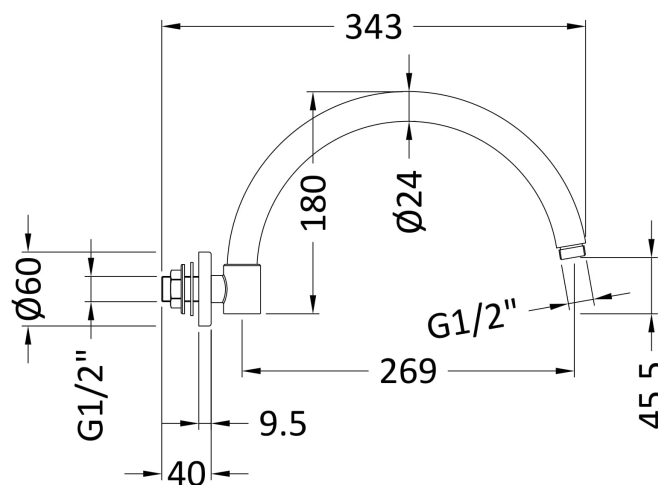

Sales Code: ARM06

Description: Curved W/H Shower Arm

Product Dimensions

Length (mm):	
Width (mm):	60
Height (mm):	180
Depth (mm):	303
Nett Weight (kg):	0.76

Packaging Dimensions

Length (mm):	370
Width (mm):	200
Height (mm):	70
Gross Weight (kg):	0.76

Packaging Data

Box Colour:	White Cardboard Box
Box Qty:	0
Label Size:	0 x 0
Label Colour:	White Label
Label Qty:	0

Outer Box Dimensions (If Applicable)

Length (mm):	
Width (mm):	430
Height (mm):	370
Depth (mm):	400
Gross Weight (kg):	8
Barcode:	5055146185796

Product Details

Country of Origin:	China
Fitting Instruction:	Yes
Product Material:	Brass
Mount Type:	Surface
Outlet Elbow Supplied:	No
Easy Clean:	Not Applicable
Head Included:	No
Handset Included:	Not Applicable
Body Jets Included:	No
No of Body Jets:	Not Applicable
Operating Pressure (bar):	
Valve/Cartridge Type:	Not Applicable
Flow Rates (L/min):	0.1 bar: N/A 0.5 bar: N/A 1 bar: N/A 2 bar: N/A 3 bar: N/A
TMV2 Approved:	No Approval No: N/A
TMV3 Approved:	No Approval No: N/A
WRAS Approved:	No Approval No: N/A
Head Function:	Not Applicable
Handset Function:	Not Applicable
Body Jet Info:	Not Applicable
Pipe Size:	Not Applicable
Pipe Centres:	N/A
Colour/Finish:	Chrome
Hose Included:	Not Applicable
No. of Outlets:	1