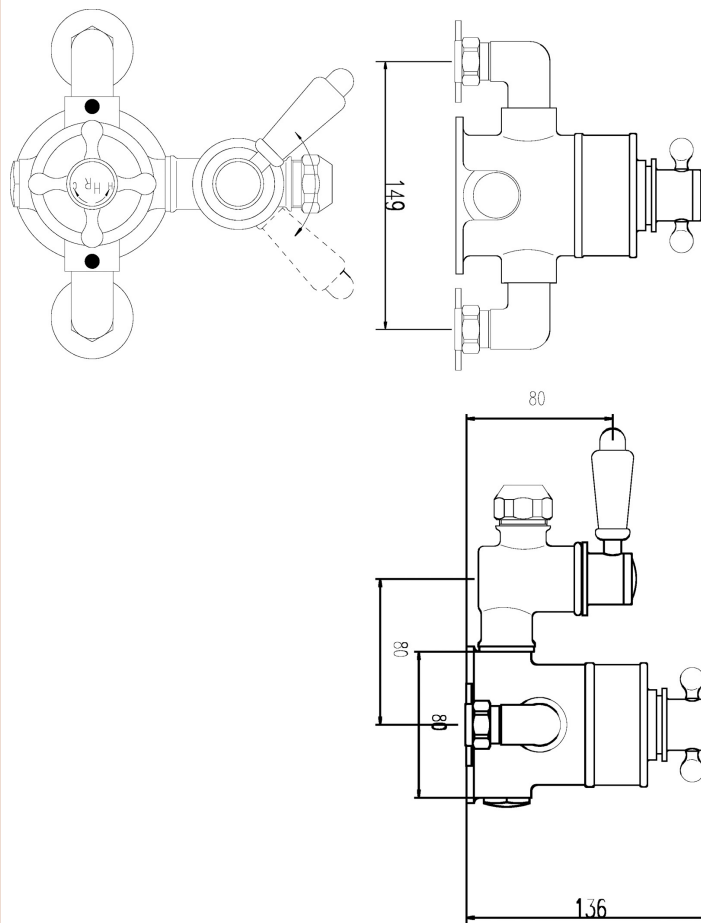

Sales Code: TSVT101

Description: Topaz Twin Exposed Shower Valve

Product Dimensions

| | |
|-------------------|-----|
| Length (mm): | |
| Width (mm): | 195 |
| Height (mm): | 206 |
| Depth (mm): | 135 |
| Nett Weight (kg): | 2.5 |

Packaging Dimensions

| | |
|--------------------|-----|
| Length (mm): | 245 |
| Width (mm): | 215 |
| Height (mm): | 170 |
| Gross Weight (kg): | 3 |

Packaging Data

| | |
|---------------|---------------------|
| Box Colour: | White Cardboard Box |
| Box Qty: | 0 |
| Label Size: | 0 x 0 |
| Label Colour: | White Label |
| Label Qty: | 0 |

Outer Box Dimensions (If Applicable)

| | |
|--------------------|---------------|
| Length (mm): | |
| Width (mm): | 440 |
| Height (mm): | 480 |
| Depth (mm): | 520 |
| Gross Weight (kg): | |
| Barcode: | 5055275831588 |

Product Details

| | |
|---------------------------|--|
| Country of Origin: | United Kingdom |
| Fitting Instruction: | Yes |
| Product Material: | Brass |
| Mount Type: | Wall |
| Outlet Elbow Supplied: | Not Applicable |
| Easy Clean: | Not Applicable |
| Head Included: | No |
| Handset Included: | No |
| Body Jets Included: | Not Applicable |
| No of Body Jets: | Not Applicable |
| Operating Pressure (bar): | 0.1 |
| Valve/Cartridge Type: | 1/4 Turn Ceramic Disc |
| Flow Rates (L/min): | 0.1 bar: 4.5 0.5 bar: 13 1 bar: 18.5 2 bar: 26 3 bar: 33 |
| TMV2 Approved: | No Approval No: N/A |
| TMV3 Approved: | No Approval No: N/A |
| WRAS Approved: | No Approval No: N/A |
| Head Function: | Not Applicable |
| Handset Function: | Not Applicable |
| Body Jet Info: | Not Applicable |
| Pipe Size: | 15 mm (1/2" Bsp) |
| Pipe Centres: | 150mm |
| Colour/Finish: | Chrome |
| Hose Included: | Not Applicable |
| No. of Outlets: | 1 |