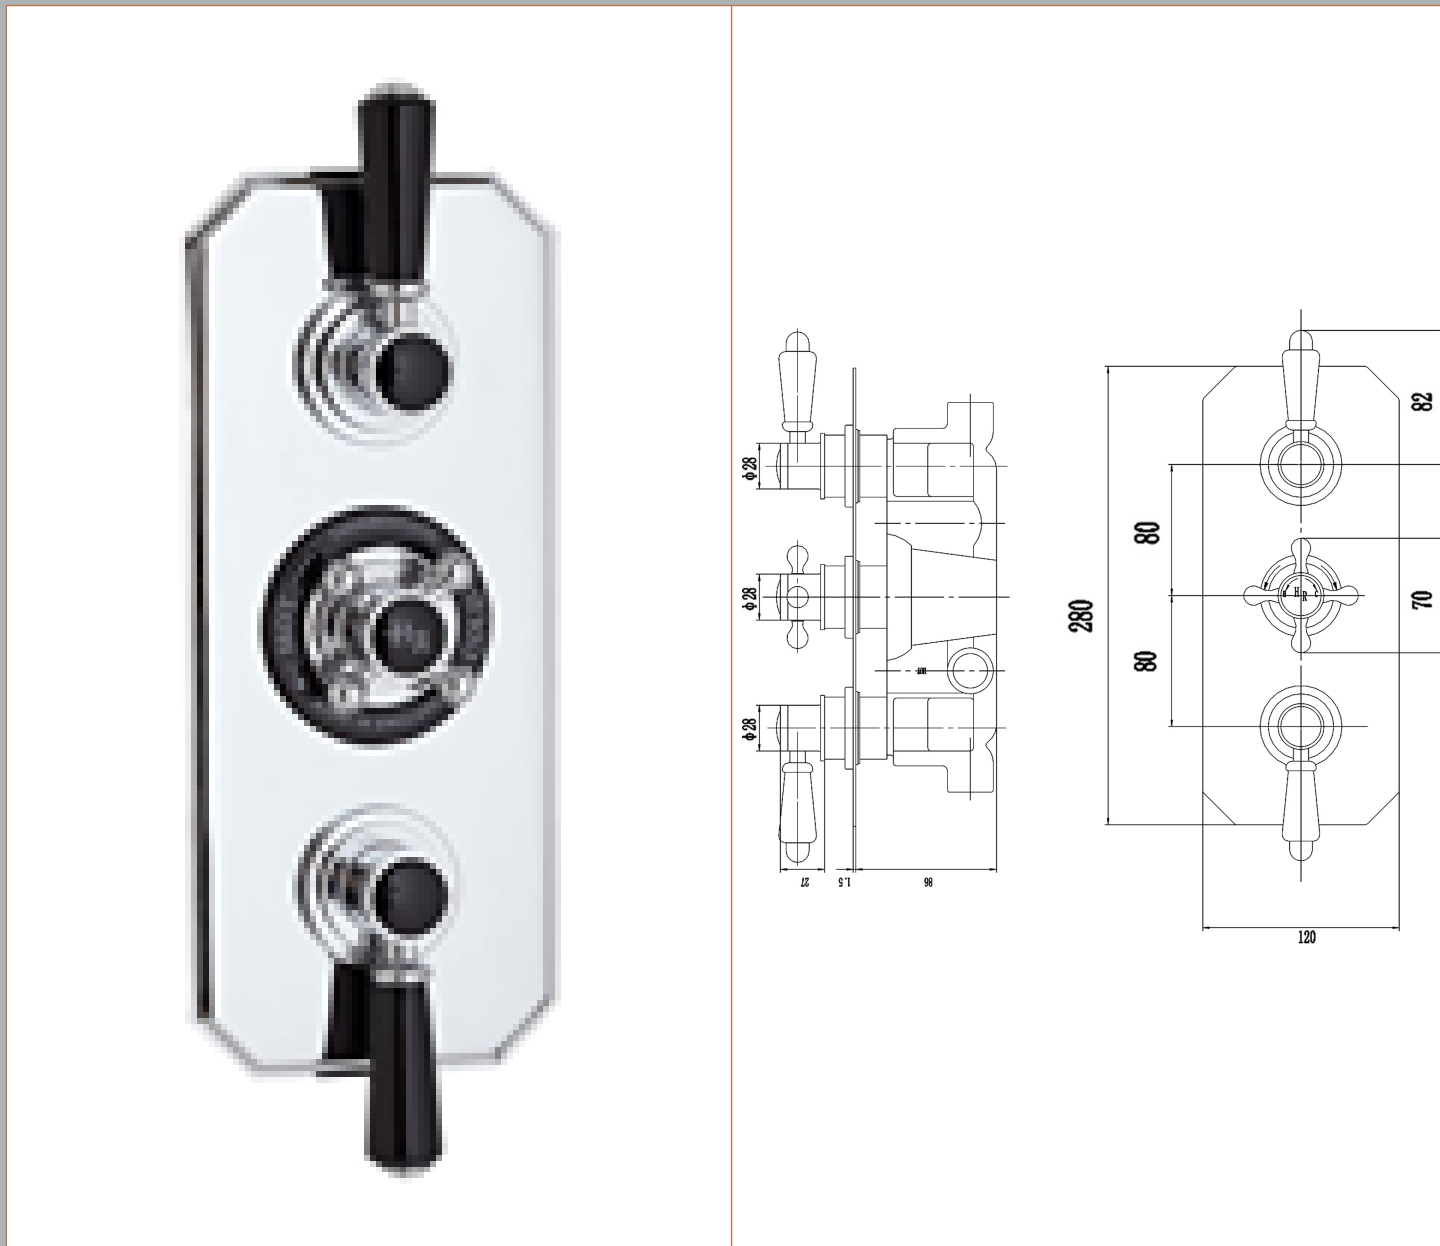

Sales Code: BTSVT003

Description: Topaz Blk Triple Concealed Shower Valve

Product Dimensions

Length (mm):	
Width (mm):	120
Height (mm):	320
Depth (mm):	135
Nett Weight (kg):	2.8

Packaging Dimensions

Length (mm):	320
Width (mm):	250
Height (mm):	110
Gross Weight (kg):	3

Packaging Data

Box Colour:	White Cardboard Box
Box Qty:	0
Label Size:	0 x 0
Label Colour:	White Label
Label Qty:	0

Outer Box Dimensions (If Applicable)

Length (mm):	
Width (mm):	
Height (mm):	
Depth (mm):	
Gross Weight (kg):	
Barcode:	5055275830949

Product Details

Country of Origin:	United Kingdom
Fitting Instruction:	Yes
Product Material:	Brass/ABS
Mount Type:	Wall
Outlet Elbow Supplied:	No
Easy Clean:	Not Applicable
Head Included:	No
Handset Included:	No
Body Jets Included:	Not Applicable
No of Body Jets:	Not Applicable
Operating Pressure (bar):	0.1
Valve/Cartridge Type:	1/4 Turn Ceramic Disc
Flow Rates (L/min):	0.1 bar: 5.5 0.5 bar: 13 1 bar: 20 2 bar: 29 3 bar: 44
TMV2 Approved:	No Approval No: N/A
TMV3 Approved:	No Approval No: N/A
WRAS Approved:	Yes Approval No: 1703023
Head Function:	Not Applicable
Handset Function:	Not Applicable
Body Jet Info:	Not Applicable
Pipe Size:	22 mm (3/4" Bsp)
Pipe Centres:	N/A
Colour/Finish:	Chrome
Hose Included:	Not Applicable
No. of Outlets:	2