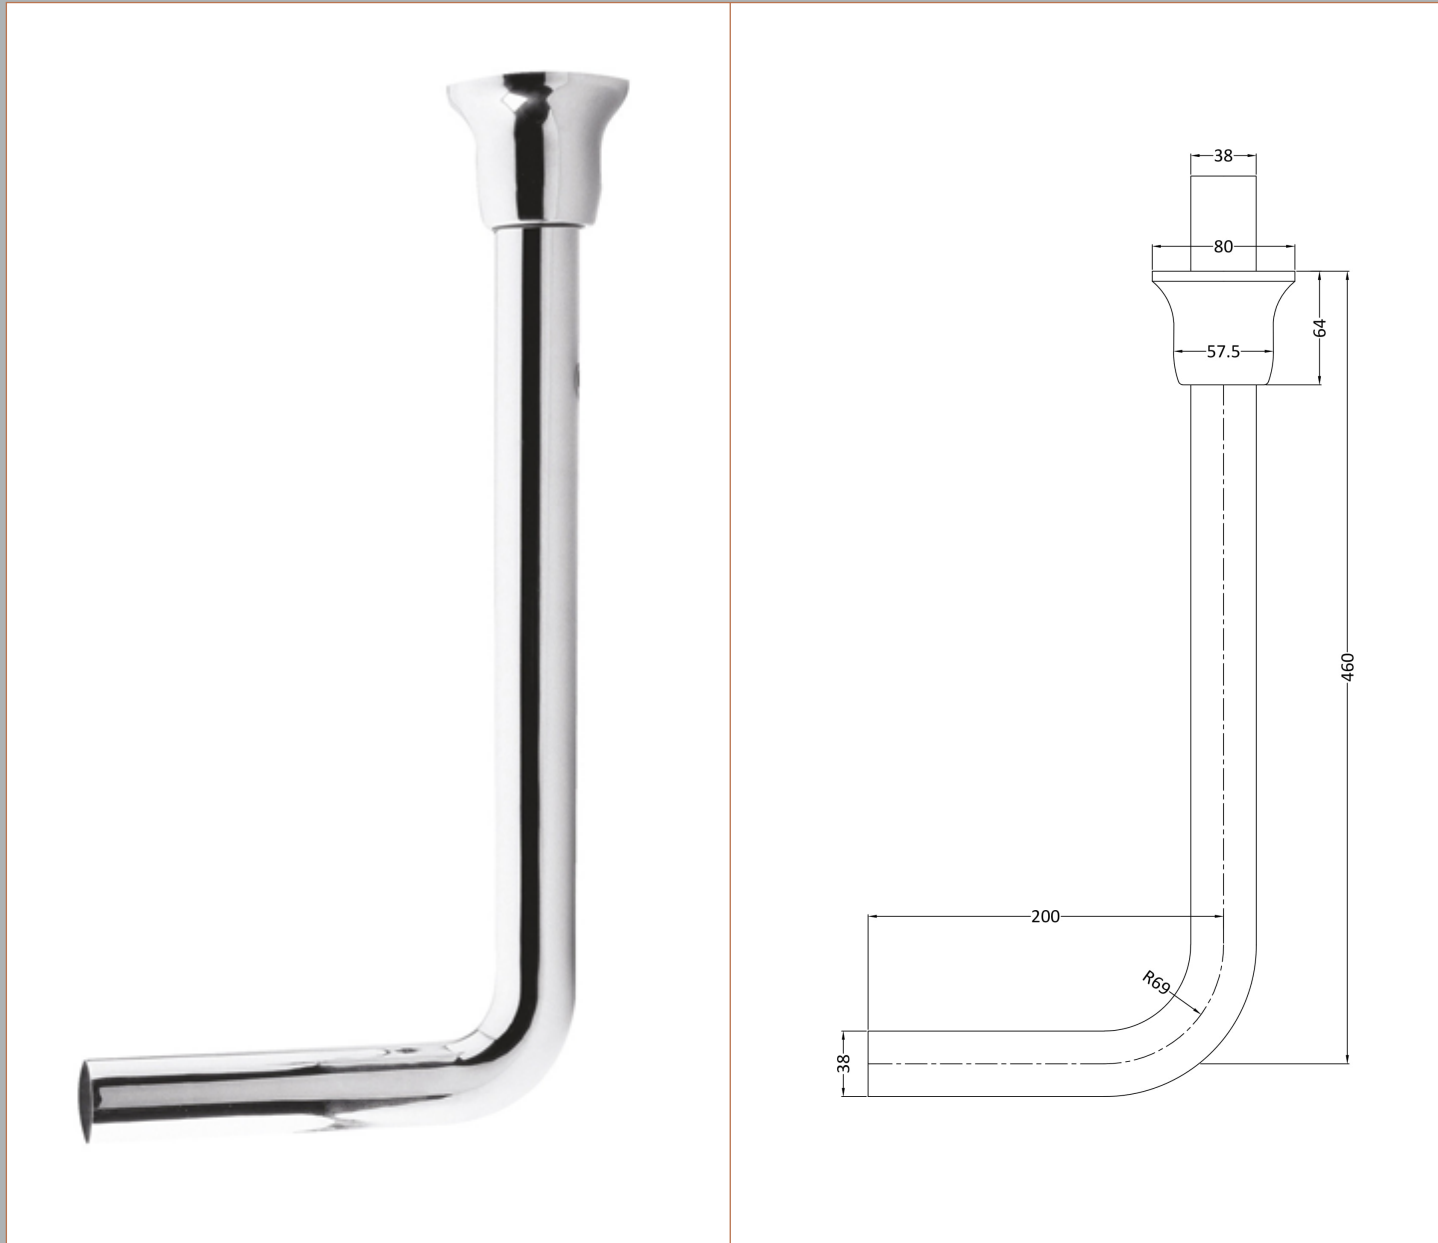

Sales Code: FA302

Description: Low Level Flush Pipe Pack

Product Dimensions

Length (mm):	
Width (mm):	0
Height (mm):	0
Depth (mm):	0
Nett Weight (kg):	0.78

Packaging Dimensions

Height (mm):	540
Width (mm):	200
Depth (mm):	75
Gross Weight (kg):	0.8

Packaging Data

Box Colour:	White Cardboard Box
Box Qty:	0
Label Size:	0 x 0
Label Colour:	White Label
Label Qty:	0

Outer Box Dimensions (If Applicable)

Height (mm):	0
Width (mm):	0
Length (mm):	
Depth (mm):	
Gross Weight (kg):	0
Barcode:	5055146107613

Product Details

Country of Origin:	China
Fitting Instruction:	Yes
CE & UKCA:	N/A
Product Material:	Brass
Heating Element Wattage:	Not Applicable
Colour/Finish:	Chrome
Product Diameter:	38mm
Connection Size:	11/2"