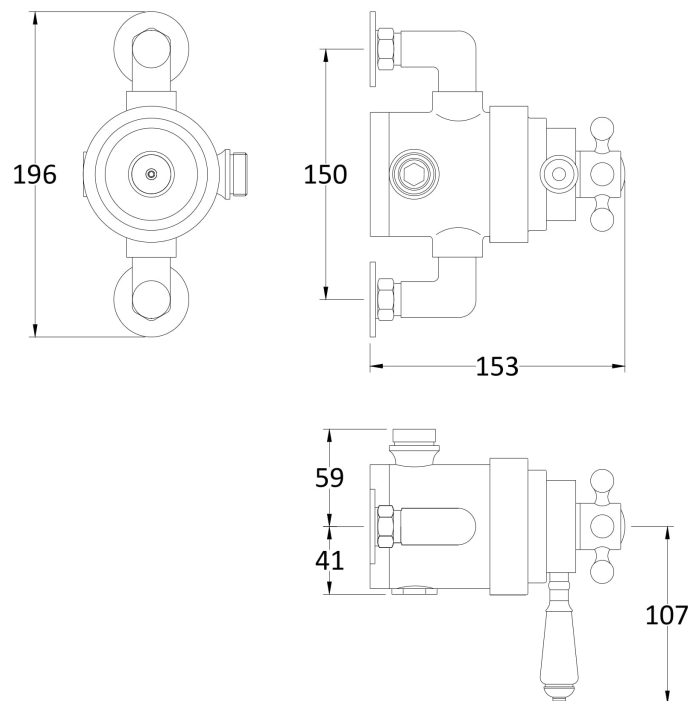

Sales Code: TSVT104

Description: Traditional Exposed Dual Shower Valve

Product Dimensions

Length (mm):	
Width (mm):	196
Height (mm):	166
Depth (mm):	153
Nett Weight (kg):	3.42

Packaging Dimensions

Length (mm):	240
Width (mm):	240
Height (mm):	185
Gross Weight (kg):	3.44

Packaging Data

Box Colour:	White Cardboard Box
Box Qty:	0
Label Size:	0 x 0
Label Colour:	White Label
Label Qty:	0

Outer Box Dimensions (If Applicable)

Length (mm):	
Width (mm):	
Height (mm):	
Depth (mm):	
Gross Weight (kg):	
Barcode:	5056211804192

Product Details

Country of Origin:	United Kingdom
Fitting Instruction:	Yes
Product Material:	Brass
Mount Type:	Wall
Outlet Elbow Supplied:	No
Easy Clean:	Not Applicable
Head Included:	No
Handset Included:	No
Body Jets Included:	No
No of Body Jets:	Not Applicable
Operating Pressure (bar):	0.1
Valve/Cartridge Type:	
Flow Rates (L/min):	0.1 bar: 5.5 0.5 bar: 14.5 1 bar: 22 2 bar: 30 3 bar: 35
TMV2 Approved:	No Approval No: N/A
TMV3 Approved:	No Approval No: N/A
WRAS Approved:	No Approval No: N/A
Head Function:	Not Applicable
Handset Function:	Not Applicable
Body Jet Info:	Not Applicable
Pipe Size:	15 mm (1/2" Bsp)
Pipe Centres:	150
Colour/Finish:	Chrome
Hose Included:	Not Applicable
No. of Outlets:	1