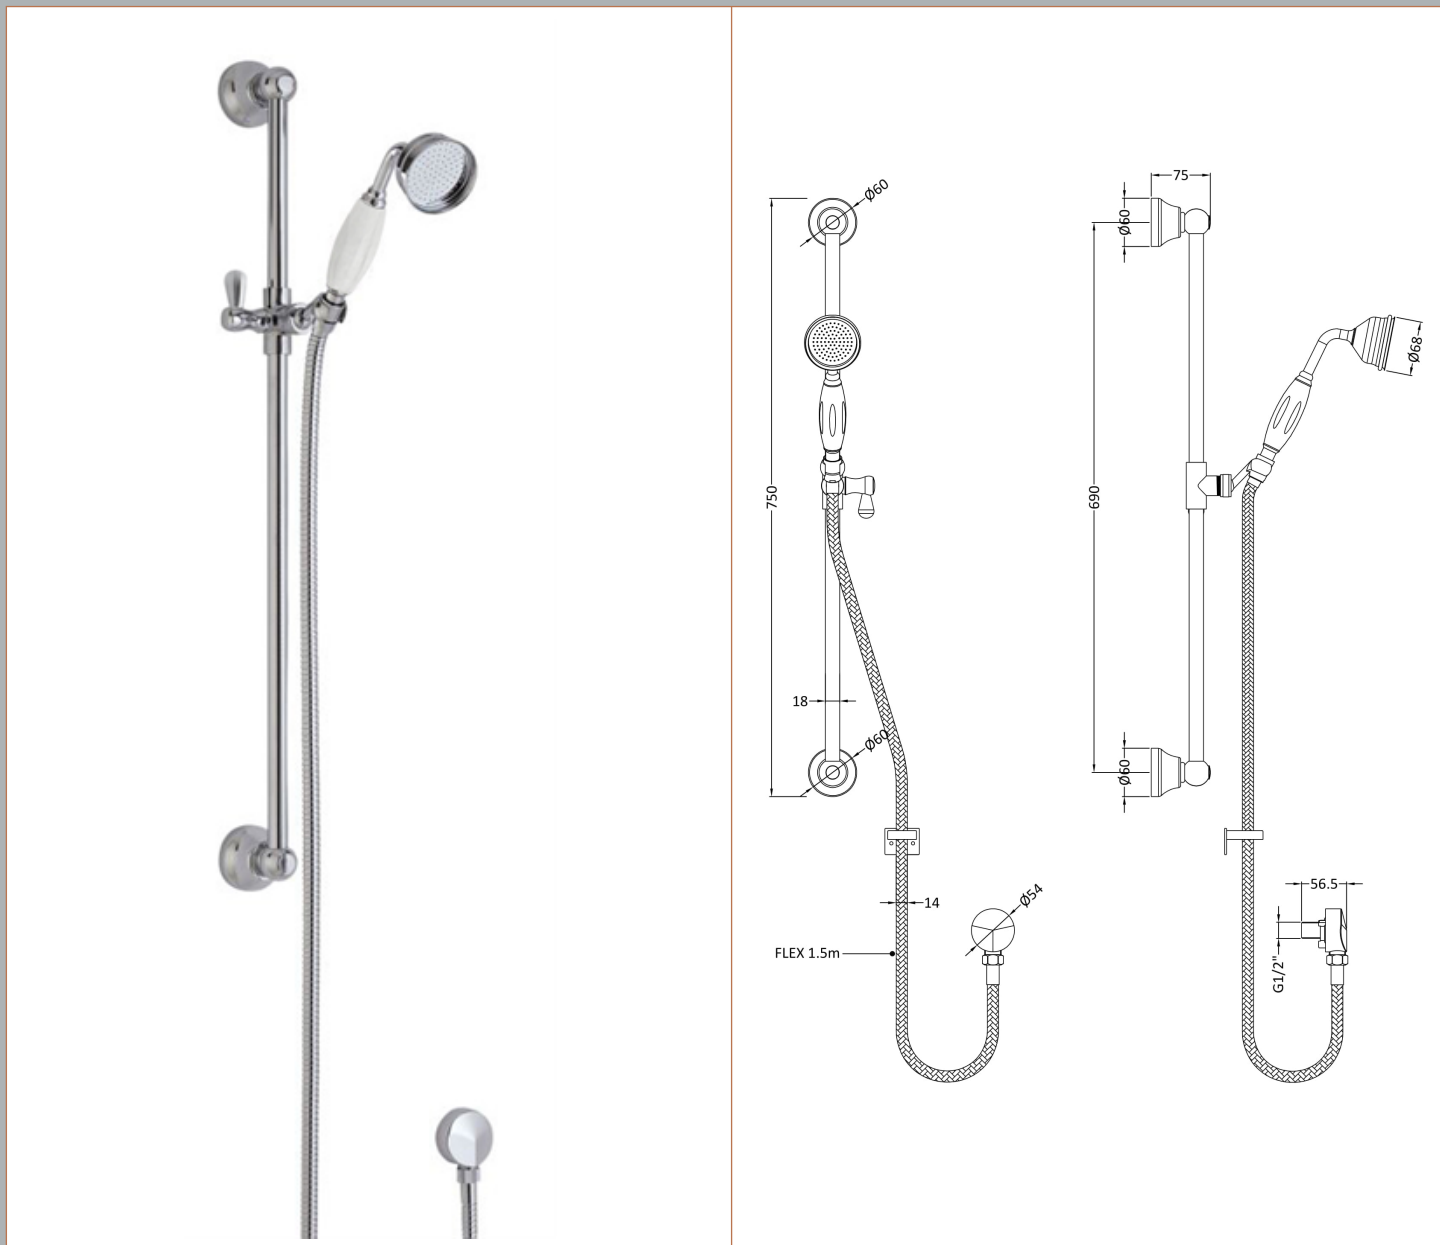

Sales Code: A3211

Description: Traditional Slider Rail Kit

### Product Dimensions

Length (mm):	
Width (mm):	70
Height (mm):	750
Depth (mm):	150
Nett Weight (kg):	1.47

### Outer Box Dimensions (If Applicable)

Length (mm):	
Width (mm):	400
Height (mm):	340
Depth (mm):	800
Gross Weight (kg):	24
Barcode:	5055146101079

### Product Details

Country of Origin:	China
Fitting Instruction:	Yes
Product Material:	Brass/ABS
Mount Type:	Wall
Outlet Elbow Supplied:	Yes
Easy Clean:	No
Head Included:	No
Handset Included:	Yes
Body Jets Included:	No
No of Body Jets:	Not Applicable
Operating Pressure (bar):	0.1
Valve/Cartridge Type:	Not Applicable
Flow Rates (L/min):	0.1 bar: N/A 0.5 bar: N/A 1 bar: N/A 2 bar: N/A 3 bar: N/A
TMV2 Approved:	No Approval No: N/A
TMV3 Approved:	No Approval No: N/A
WRAS Approved:	No Approval No: N/A
Head Function:	Not Applicable
Handset Function:	Single Setting
Body Jet Info:	Not Applicable
Pipe Size:	15 mm (1/2" Bsp)
Pipe Centres:	N/A
Colour/Finish:	Chrome
Hose Included:	Yes
No. of Outlets:	1