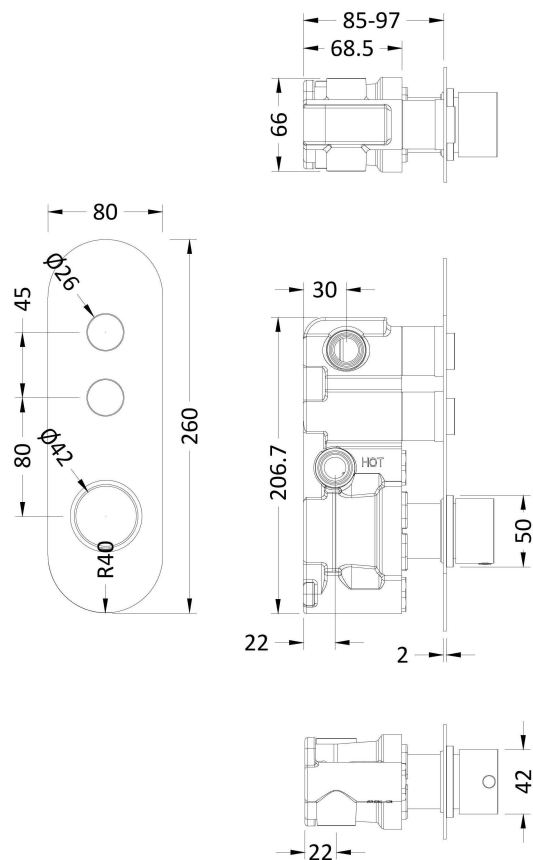

Sales Code: CPB1311

Description: Round Push Button Valve (Twin Outlet)

Product Dimensions

Length (mm):	
Width (mm):	80
Height (mm):	261
Depth (mm):	135
Nett Weight (kg):	2.3

Packaging Dimensions

Length (mm):	318
Width (mm):	242
Height (mm):	124
Gross Weight (kg):	2.4

Packaging Data

Box Colour:	White Cardboard Box
Box Qty:	0
Label Size:	0 x 0
Label Colour:	White Label
Label Qty:	0

Outer Box Dimensions (If Applicable)

Length (mm):	
Width (mm):	242
Height (mm):	124
Depth (mm):	318
Gross Weight (kg):	
Barcode:	5056211804239

Product Details

Country of Origin:	United Kingdom
Fitting Instruction:	Yes
Product Material:	Brass/ABS
Mount Type:	Recessed
Outlet Elbow Supplied:	No
Easy Clean:	Not Applicable
Head Included:	No
Handset Included:	No
Body Jets Included:	No
No of Body Jets:	Not Applicable
Operating Pressure (bar):	2
Valve/Cartridge Type:	Push Button
Flow Rates (L/min):	0.1 bar: N/A 0.5 bar: N/A 1 bar: N/A 2 bar: 19.7 3 bar: 24.9
TMV2 Approved:	No Approval No: N/A
TMV3 Approved:	No Approval No: N/A
WRAS Approved:	No Approval No: N/A
Head Function:	Not Applicable
Handset Function:	Not Applicable
Body Jet Info:	Not Applicable
Pipe Size:	15 mm (1/2" Bsp)
Pipe Centres:	N/A
Colour/Finish:	Chrome
Hose Included:	Not Applicable
No. of Outlets:	2