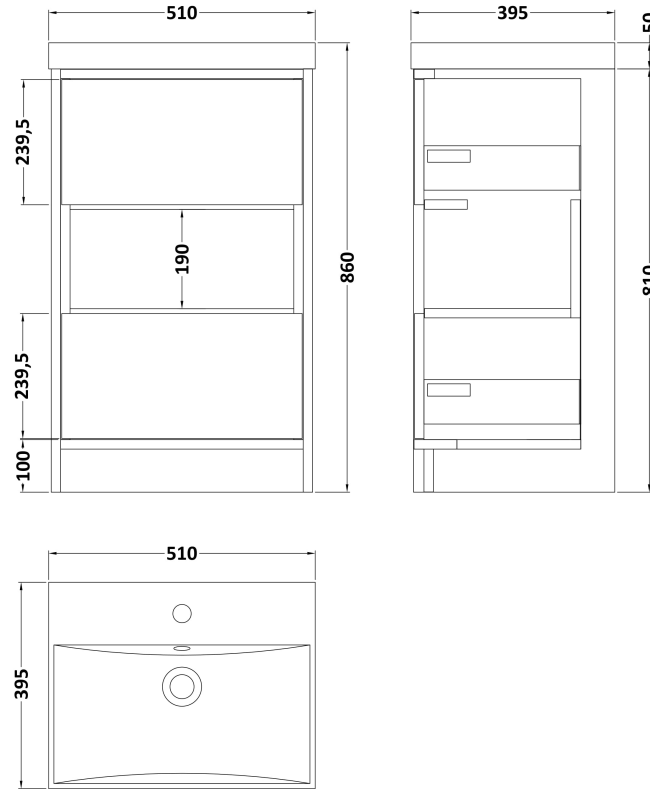

Sales Code: CST875D

Description: 500 F/S 2-Drawer Unit & Basin 3

Packaging Details

Barcode: 5056211885382

Sales Code: FMC874

Description: 500mm F/S 2 Dwr Van Central Open Shelf

Product Dimensions

Height (mm):	810
Width (mm):	500
Depth (mm):	385
Nett Weight (kg):	31

Packaging Dimensions

Height (mm):	790
Width (mm):	498
Depth (mm):	383
Gross Weight (kg):	33

Packaging Data

Box Colour:	Brown Cardboard Box
Box Qty:	1
Label Size:	100 x 50
Label Colour:	White Label
Label Qty:	2

Sales Code: NVM032

Description: 500 Thin Edged Basin 1Th

Product Dimensions

Height (mm):	170
Width (mm):	510
Depth (mm):	395
Nett Weight (kg):	9.5

Packaging Dimensions

Height (mm):	190
Width (mm):	530
Depth (mm):	415
Gross Weight (kg):	10

Packaging Data

Box Colour:	Brown Cardboard Box - Printed
Box Qty:	1
Label Size:	100 x 50
Label Colour:	White Label
Label Qty:	2

Outer Box Dimensions (If Applicable)

Height (mm):	
Width (mm):	
Depth (mm):	
Gross Weight (kg):	
Barcode:	5056211853411