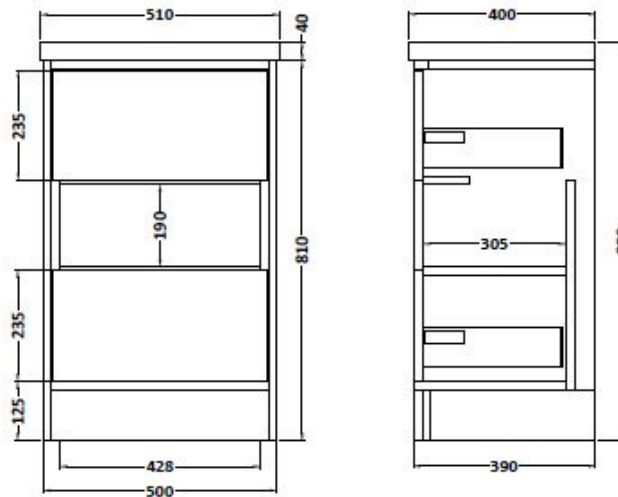

Sales Code: CST875D

Description: 500 F/S 2-Drawer Unit & Basin 3

Packaging Details

Barcode: 5056211885382

Sales Code: FMC874

Description: 500mm F/S 2 Dwr Van Central Open Shelf

Product Dimensions

Height (mm):	810
Width (mm):	500
Depth (mm):	385
Nett Weight (kg):	31

Packaging Dimensions

Height (mm):	790
Width (mm):	498
Depth (mm):	383
Gross Weight (kg):	33

Packaging Data

Box Colour:	Brown Cardboard Box
Box Qty:	1
Label Size:	100 x 50
Label Colour:	White Label
Label Qty:	2

Sales Code: NVM032

Description: 500 Thin Edged Basin 1Th

Product Dimensions

Height (mm):	170
Width (mm):	510
Depth (mm):	395
Nett Weight (kg):	9.5

Packaging Dimensions

Height (mm):	190
Width (mm):	530
Depth (mm):	415
Gross Weight (kg):	10

Packaging Data

Box Colour:	Brown Cardboard Box - Printed
Box Qty:	1
Label Size:	100 x 50
Label Colour:	White Label
Label Qty:	2

Outer Box Dimensions (If Applicable)

Height (mm):	
Width (mm):	
Depth (mm):	
Gross Weight (kg):	
Barcode:	5056211853411