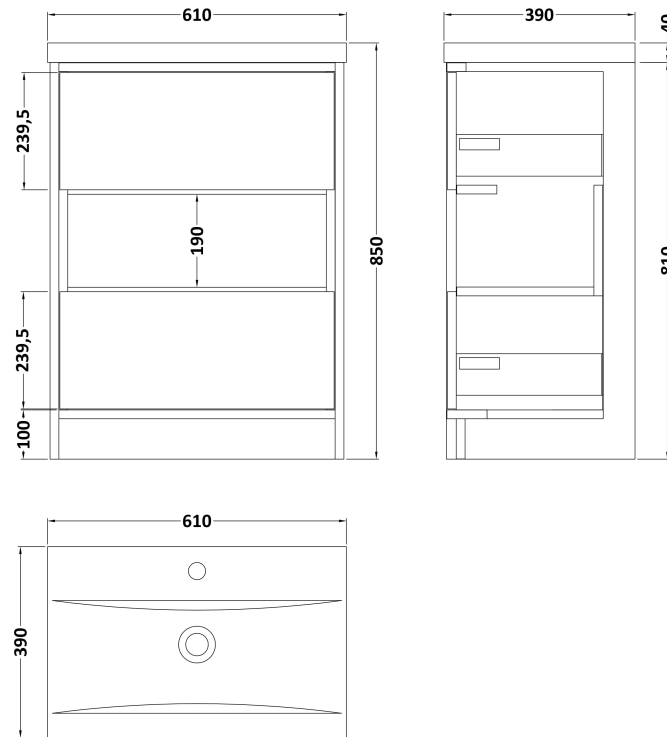

Sales Code: CST876E

Description: Coast Fs 600mm Basin Unit - Option 1

Packaging Details

Barcode: 5055275888216

Sales Code: FMC876

Description: 600mm F/S 2 Dwr Van Central Open Shelf

Product Dimensions

Height (mm):	810
Width (mm):	600
Depth (mm):	385
Nett Weight (kg):	27

Packaging Dimensions

Height (mm):	790
Width (mm):	598
Depth (mm):	383
Gross Weight (kg):	28

Packaging Data

Box Colour:	Brown Cardboard Box
Box Qty:	1
Label Size:	100 x 50
Label Colour:	White Label
Label Qty:	2

Outer Box Dimensions (If Applicable)

Height (mm):	
Width (mm):	
Depth (mm):	
Gross Weight (kg):	
Barcode:	5055369096947

Product Details

Country of Origin:	United Kingdom
Fitting Instruction:	No
CE & UKCA:	
FSC Certified Materials:	Yes
Colour:	Gloss Grey/Anthracite Metallic
Construction Method:	Cam & Wood Dowel
Construction Type:	Rigid
Cabinet Finish:	MFC Gloss
Fascia Finish:	MFC Gloss
Cabinet Thickness (mm):	18
Fascia Thickness (mm):	18
Drawer Included:	Yes
Drawer Type:	Push To Open
No of Shelves:	0
Hinge Type:	Not Applicable
Hinge Included:	No
Adjustable Legs:	No
Fixings Included:	Yes
Handle Style:	Not Applicable
Waste Shroud:	Yes
Handle Included:	No, Not Required
Handle Type:	Not Applicable

Sales Code: NVM013

Description: 600 Mid-Edged Basin 1 Th

Product Dimensions

Height (mm):	180
Width (mm):	610
Depth (mm):	390
Nett Weight (kg):	11

Packaging Dimensions

Height (mm):	200
Width (mm):	410
Depth (mm):	630
Gross Weight (kg):	11