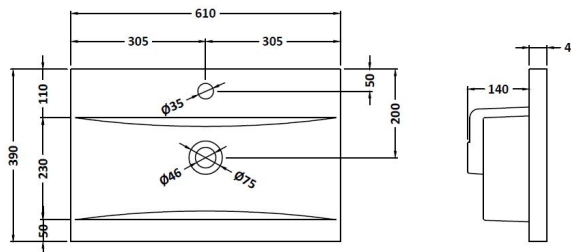

Packaging Dimensions

Height (mm):	790
Width (mm):	598
Depth (mm):	383
Gross Weight (kg):	28

Packaging Data

Box Colour:	Brown Cardboard Box
Box Qty:	1
Label Size:	100 x 50
Label Colour:	White Label
Label Qty:	2

Outer Box Dimensions (If Applicable)

Height (mm):	
Width (mm):	
Depth (mm):	
Gross Weight (kg):	
Barcode:	5055369096947

Product Details

Country of Origin:	United Kingdom
Fitting Instruction:	No
CE & UKCA:	
FSC Certified Materials:	Yes
Colour:	Gloss Grey/Anthracite Metallic
Construction Method:	Cam & Wood Dowel
Construction Type:	Rigid
Cabinet Finish:	MFC Gloss
Fascia Finish:	MFC Gloss
Cabinet Thickness (mm):	18
Fascia Thickness (mm):	18
Drawer Included:	Yes
Drawer Type:	Push To Open
No of Shelves:	0
Hinge Type:	Not Applicable
Hinge Included:	No
Adjustable Legs:	No
Fixings Included:	Yes
Handle Style:	Not Applicable
Waste Shroud:	Yes
Handle Included:	No, Not Required
Handle Type:	Not Applicable

Sales Code: NVM013

Description: 600 Mid-Edged Basin 1 Th

Product Dimensions

Height (mm):	180
Width (mm):	610
Depth (mm):	390
Nett Weight (kg):	11

Packaging Dimensions

Height (mm):	200
Width (mm):	410
Depth (mm):	630
Gross Weight (kg):	11

Packaging Data

Box Colour:	Brown Cardboard Box - Printed
Box Qty:	1
Label Size:	100 x 50
Label Colour:	White Label
Label Qty:	2

Outer Box Dimensions (If Applicable)

Height (mm):	
Width (mm):	
Depth (mm):	
Gross Weight (kg):	
Barcode:	5055369043415