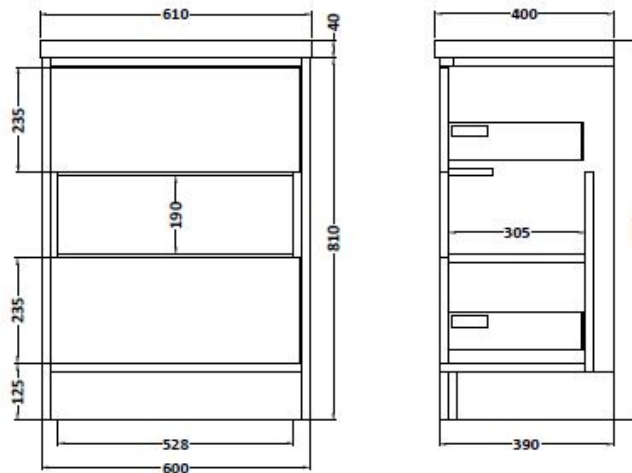

Sales Code: CST876E

Description: Coast Fs 600mm Basin Unit - Option 1

Packaging Details

Barcode: 5055275888216

Sales Code: FMC876

Description: 600mm F/S 2 Dwr Van Central Open Shelf

Product Dimensions

Height (mm):	810
Width (mm):	600
Depth (mm):	385
Nett Weight (kg):	27

Packaging Dimensions

Height (mm):	790
Width (mm):	598
Depth (mm):	383
Gross Weight (kg):	28

Packaging Data

Box Colour:	Brown Cardboard Box
Box Qty:	1
Label Size:	100 x 50
Label Colour:	White Label
Label Qty:	2

Outer Box Dimensions (If Applicable)

Height (mm):	
Width (mm):	
Depth (mm):	
Gross Weight (kg):	
Barcode:	5055369096947

Product Details

Country of Origin:	United Kingdom
Fitting Instruction:	No
CE & UKCA:	
FSC Certified Materials:	Yes
Colour:	Gloss Grey/Anthracite Metallic
Construction Method:	Cam & Wood Dowel
Construction Type:	Rigid
Cabinet Finish:	MFC Gloss
Fascia Finish:	MFC Gloss
Cabinet Thickness (mm):	18
Fascia Thickness (mm):	18
Drawer Included:	Yes
Drawer Type:	Push To Open
No of Shelves:	0
Hinge Type:	Not Applicable
Hinge Included:	No
Adjustable Legs:	No
Fixings Included:	Yes
Handle Style:	Not Applicable
Waste Shroud:	Yes
Handle Included:	No, Not Required
Handle Type:	Not Applicable

Sales Code: NVM013

Description: 600 Mid-Edged Basin 1 Th

Product Dimensions

Height (mm):	180
Width (mm):	610
Depth (mm):	390
Nett Weight (kg):	11

Packaging Dimensions

Height (mm):	200
Width (mm):	410
Depth (mm):	630
Gross Weight (kg):	11