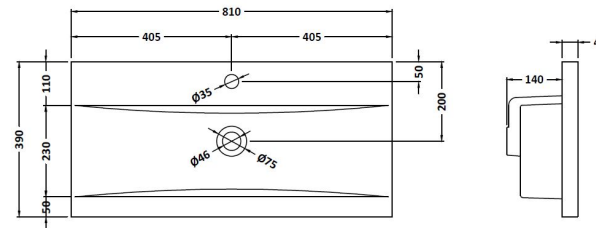

Packaging Dimensions

Height (mm):	790
Width (mm):	798
Depth (mm):	383
Gross Weight (kg):	29

Packaging Data

Box Colour:	Brown Cardboard Box
Box Qty:	1
Label Size:	100 x 50
Label Colour:	White Label
Label Qty:	2

Outer Box Dimensions (If Applicable)

Height (mm):	
Width (mm):	
Depth (mm):	
Gross Weight (kg):	
Barcode:	5055369096961

Product Details

Country of Origin:	United Kingdom
Fitting Instruction:	No
CE & UKCA:	
FSC Certified Materials:	Yes
Colour:	Gloss Grey/Anthracite Metallic
Construction Method:	Cam & Wood Dowel
Construction Type:	Rigid
Cabinet Finish:	MFC Gloss
Fascia Finish:	MFC Gloss
Cabinet Thickness (mm):	18
Fascia Thickness (mm):	18
Drawer Included:	Yes
Drawer Type:	Push To Open
No of Shelves:	0
Hinge Type:	Not Applicable
Hinge Included:	No
Adjustable Legs:	No
Fixings Included:	Yes
Handle Style:	Not Applicable
Waste Shroud:	Yes
Handle Included:	No, Not Required
Handle Type:	Not Applicable

Sales Code: NVM015

Description: 800 Mid Edged Basin 1 Th

Product Dimensions

Height (mm):	180
Width (mm):	810
Depth (mm):	390
Nett Weight (kg):	15

Packaging Dimensions

Height (mm):	210
Width (mm):	410
Depth (mm):	830
Gross Weight (kg):	15

Packaging Data

Box Colour:	Brown Cardboard Box
Box Qty:	1
Label Size:	100 x 50
Label Colour:	White Label
Label Qty:	2

Outer Box Dimensions (If Applicable)

Height (mm):	
Width (mm):	
Depth (mm):	
Gross Weight (kg):	
Barcode:	5055369043422