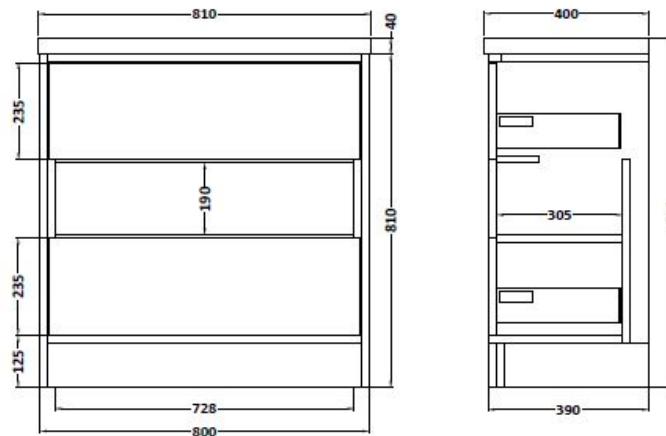

Sales Code: CST878E

Description: Coast Fs 800mm Basin Unit - Option 1

Packaging Details

Barcode: 5055275888223

Sales Code: FMC878

Description: 800mm F/S 2 Dwr Van Central Open Shelf

Product Dimensions

Height (mm):	810
Width (mm):	800
Depth (mm):	385
Nett Weight (kg):	28

Packaging Dimensions

Height (mm):	790
Width (mm):	798
Depth (mm):	383
Gross Weight (kg):	29

Packaging Data

Box Colour:	Brown Cardboard Box
Box Qty:	1
Label Size:	100 x 50
Label Colour:	White Label
Label Qty:	2

Sales Code: NVM015

Description: 800 Mid Edged Basin 1 Th

Product Dimensions

Height (mm):	180
Width (mm):	810
Depth (mm):	390
Nett Weight (kg):	15

Packaging Dimensions

Height (mm):	210
Width (mm):	410
Depth (mm):	830
Gross Weight (kg):	15

Packaging Data

Box Colour:	Brown Cardboard Box
Box Qty:	1
Label Size:	100 x 50
Label Colour:	White Label
Label Qty:	2

Outer Box Dimensions (If Applicable)

Height (mm):	
Width (mm):	
Depth (mm):	
Gross Weight (kg):	
Barcode:	5055369043422