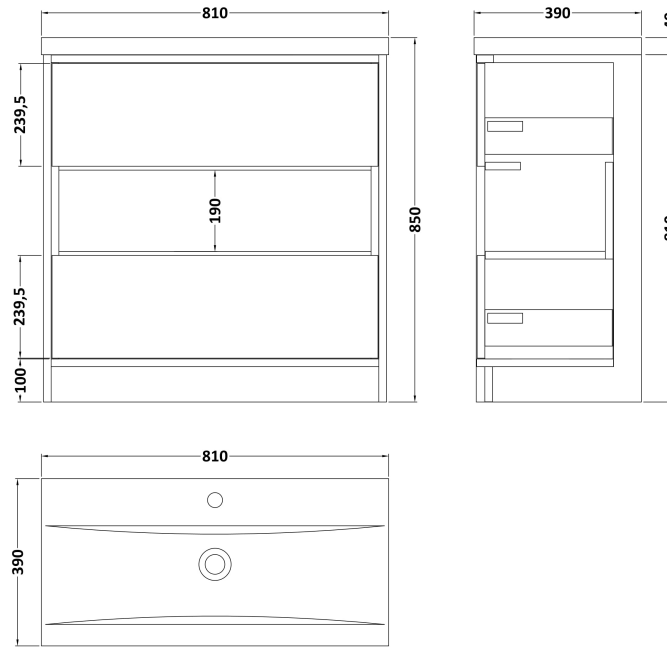

Sales Code: CST878E

Description: Coast Fs 800mm Basin Unit - Option 1

Packaging Details

Barcode: 5055275888223

Sales Code: FMC878

Description: 800mm F/S 2 Dwr Van Central Open Shelf

Product Dimensions

Height (mm):	810
Width (mm):	800
Depth (mm):	385
Nett Weight (kg):	28

Packaging Dimensions

Height (mm):	790
Width (mm):	798
Depth (mm):	383
Gross Weight (kg):	29

Packaging Data

Box Colour:	Brown Cardboard Box
Box Qty:	1
Label Size:	100 x 50
Label Colour:	White Label
Label Qty:	2

Outer Box Dimensions (If Applicable)

Height (mm):	
Width (mm):	
Depth (mm):	
Gross Weight (kg):	
Barcode:	5055369096961

Product Details

Country of Origin:	United Kingdom
Fitting Instruction:	No
CE & UKCA:	
FSC Certified Materials:	Yes
Colour:	Gloss Grey/Anthracite Metallic
Construction Method:	Cam & Wood Dowel
Construction Type:	Rigid
Cabinet Finish:	MFC Gloss
Fascia Finish:	MFC Gloss
Cabinet Thickness (mm):	18
Fascia Thickness (mm):	18
Drawer Included:	Yes
Drawer Type:	Push To Open
No of Shelves:	0
Hinge Type:	Not Applicable
Hinge Included:	No
Adjustable Legs:	No
Fixings Included:	Yes
Handle Style:	Not Applicable
Waste Shroud:	Yes
Handle Included:	No, Not Required
Handle Type:	Not Applicable

Sales Code: NVM015

Description: 800 Mid Edged Basin 1 Th

Product Dimensions

Height (mm):	180
Width (mm):	810
Depth (mm):	390
Nett Weight (kg):	15

Packaging Dimensions

Height (mm):	210
Width (mm):	410
Depth (mm):	830
Gross Weight (kg):	15