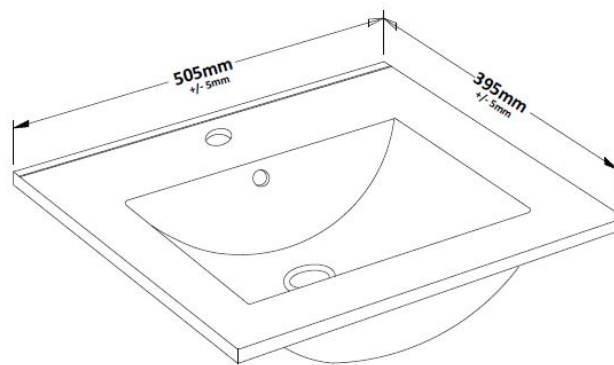

Sales Code: CST875

Description: Coast Fs 500 Basin Unit - Option 2

Packaging Details

Barcode: 5055275888209

Sales Code: FCM002

Description: 500 Minimalist Basin 1Th

Product Dimensions

Height (mm):	170
Width (mm):	500
Depth (mm):	390
Nett Weight (kg):	9

Packaging Dimensions

Height (mm):	400
Width (mm):	520
Depth (mm):	200
Gross Weight (kg):	9

Packaging Data

Box Colour:	Brown Cardboard Box
Box Qty:	1
Label Size:	105 x 50
Label Colour:	White Label
Label Qty:	1

Outer Box Dimensions (If Applicable)

Height (mm):	
Width (mm):	
Depth (mm):	
Gross Weight (kg):	
Barcode:	5055275831755

Product Details

Country of Origin:	China
Fitting Instruction:	No
Certification: CE & UKCA:	WRAS: WRAS No:
Product Material:	Vitreous China
Fixing Supplied:	No

Sales Code: FMC874

Description: 500mm F/S 2 Dwr Van Central Open Shelf

Product Dimensions

Height (mm):	810
Width (mm):	500
Depth (mm):	385
Nett Weight (kg):	31

Packaging Dimensions

Height (mm):	790
Width (mm):	498
Depth (mm):	383
Gross Weight (kg):	33