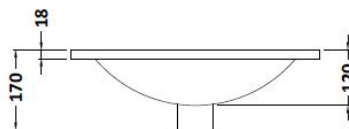

Sales Code: CST875

Description: Coast Fs 500 Basin Unit - Option 2

Packaging Details

Barcode: 5055275888209

Sales Code: FCM002

Description: 500 Minimalist Basin 1Th

Product Dimensions

Height (mm):	170
Width (mm):	500
Depth (mm):	390
Nett Weight (kg):	9

Packaging Dimensions

Height (mm):	400
Width (mm):	520
Depth (mm):	200
Gross Weight (kg):	9

Packaging Data

Box Colour:	Brown Cardboard Box
Box Qty:	1
Label Size:	105 x 50
Label Colour:	White Label
Label Qty:	1

Outer Box Dimensions (If Applicable)

Height (mm):	
Width (mm):	
Depth (mm):	
Gross Weight (kg):	
Barcode:	5055275831755

Product Details

Country of Origin:	China
Fitting Instruction:	No
Certification: CE & UKCA:	WRAS: WRAS No:
Product Material:	Vitreous China
Fixing Supplied:	No

Sales Code: FMC874

Description: 500mm F/S 2 Dwr Van Central Open Shelf

Product Dimensions

Height (mm):	810
Width (mm):	500
Depth (mm):	385
Nett Weight (kg):	31

Packaging Dimensions

Height (mm):	790
Width (mm):	498
Depth (mm):	383
Gross Weight (kg):	33