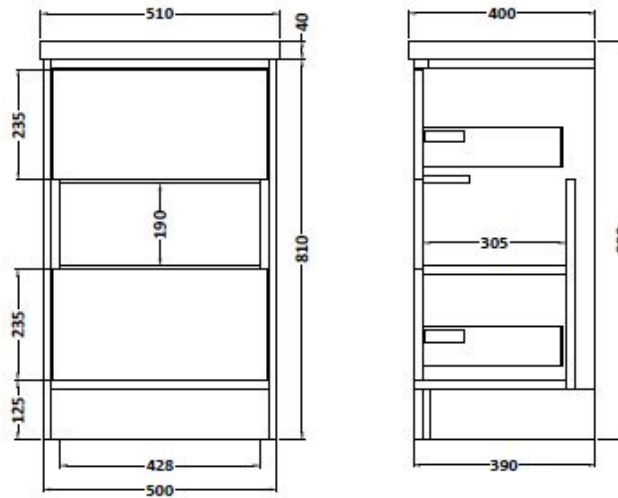

Packaging Dimensions

Height (mm):	400
Width (mm):	520
Depth (mm):	200
Gross Weight (kg):	9

Packaging Data

Box Colour:	Brown Cardboard Box
Box Qty:	1
Label Size:	105 x 50
Label Colour:	White Label
Label Qty:	1

Outer Box Dimensions (If Applicable)

Height (mm):	
Width (mm):	
Depth (mm):	
Gross Weight (kg):	
Barcode:	5055275831755

Product Details

Country of Origin:	China
Fitting Instruction:	No
Certification: CE & UKCA:	WRAS: WRAS No:
Product Material:	Vitreous China
Fixing Supplied:	No

Sales Code: FMC874

Description: 500mm F/S 2 Dwr Van Central Open Shelf

Product Dimensions

Height (mm):	810
Width (mm):	500
Depth (mm):	385
Nett Weight (kg):	31

Packaging Dimensions

Height (mm):	790
Width (mm):	498
Depth (mm):	383
Gross Weight (kg):	33

Packaging Data

Box Colour:	Brown Cardboard Box
Box Qty:	1
Label Size:	100 x 50
Label Colour:	White Label
Label Qty:	2

Outer Box Dimensions (If Applicable)

Height (mm):	
Width (mm):	
Depth (mm):	
Gross Weight (kg):	
Barcode:	5055369096923