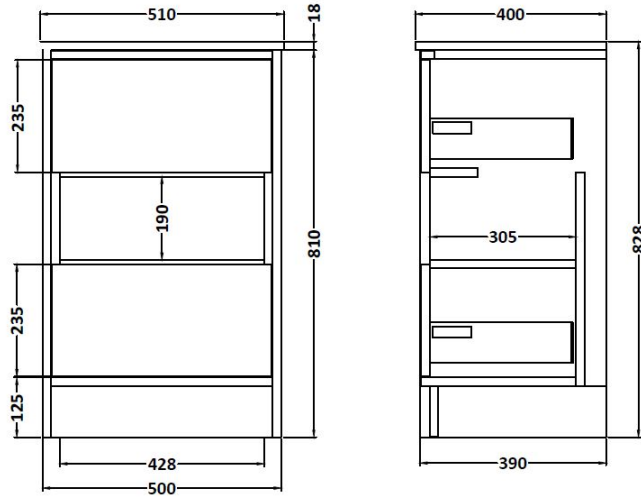

Sales Code: CST875

Description: Coast Fs 500 Basin Unit - Option 2

Packaging Details

Barcode: 5055275888209

Sales Code: FCM002

Description: 500 Minimalist Basin 1Th

Product Dimensions

Height (mm):	170
Width (mm):	500
Depth (mm):	390
Nett Weight (kg):	9

Packaging Dimensions

Height (mm):	400
Width (mm):	520
Depth (mm):	200
Gross Weight (kg):	9

Packaging Data

Box Colour:	Brown Cardboard Box
Box Qty:	1
Label Size:	105 x 50
Label Colour:	White Label
Label Qty:	1

Outer Box Dimensions (If Applicable)

Height (mm):	
Width (mm):	
Depth (mm):	
Gross Weight (kg):	
Barcode:	5055275831755

Product Details

Country of Origin:	China
Fitting Instruction:	No
Certification: CE & UKCA:	WRAS: WRAS No:
Product Material:	Vitreous China
Fixing Supplied:	No

Sales Code: FMC874

Description: 500mm F/S 2 Dwr Van Central Open Shelf

Product Dimensions

Height (mm):	810
Width (mm):	500
Depth (mm):	385
Nett Weight (kg):	31

Packaging Dimensions

Height (mm):	790
Width (mm):	498
Depth (mm):	383
Gross Weight (kg):	33