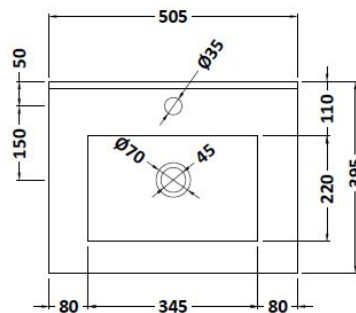

Sales Code: CST875

Description: Coast Fs 500 Basin Unit - Option 2

Packaging Details

Barcode: 5055275888209

Sales Code: FCM002

Description: 500 Minimalist Basin 1Th

Product Dimensions

Height (mm):	170
Width (mm):	500
Depth (mm):	390
Nett Weight (kg):	9

Packaging Dimensions

Height (mm):	400
Width (mm):	520
Depth (mm):	200
Gross Weight (kg):	9

Packaging Data

Box Colour:	Brown Cardboard Box
Box Qty:	1
Label Size:	105 x 50
Label Colour:	White Label
Label Qty:	1

Outer Box Dimensions (If Applicable)

Height (mm):	
Width (mm):	
Depth (mm):	
Gross Weight (kg):	
Barcode:	5055275831755

Product Details

Country of Origin:	China
Fitting Instruction:	No
Certification: CE & UKCA:	WRAS: WRAS No:
Product Material:	Vitreous China
Fixing Supplied:	No

Sales Code: FMC874

Description: 500mm F/S 2 Dwr Van Central Open Shelf

Product Dimensions

Height (mm):	810
Width (mm):	500
Depth (mm):	385
Nett Weight (kg):	31

Packaging Dimensions

Height (mm):	790
Width (mm):	498
Depth (mm):	383
Gross Weight (kg):	33