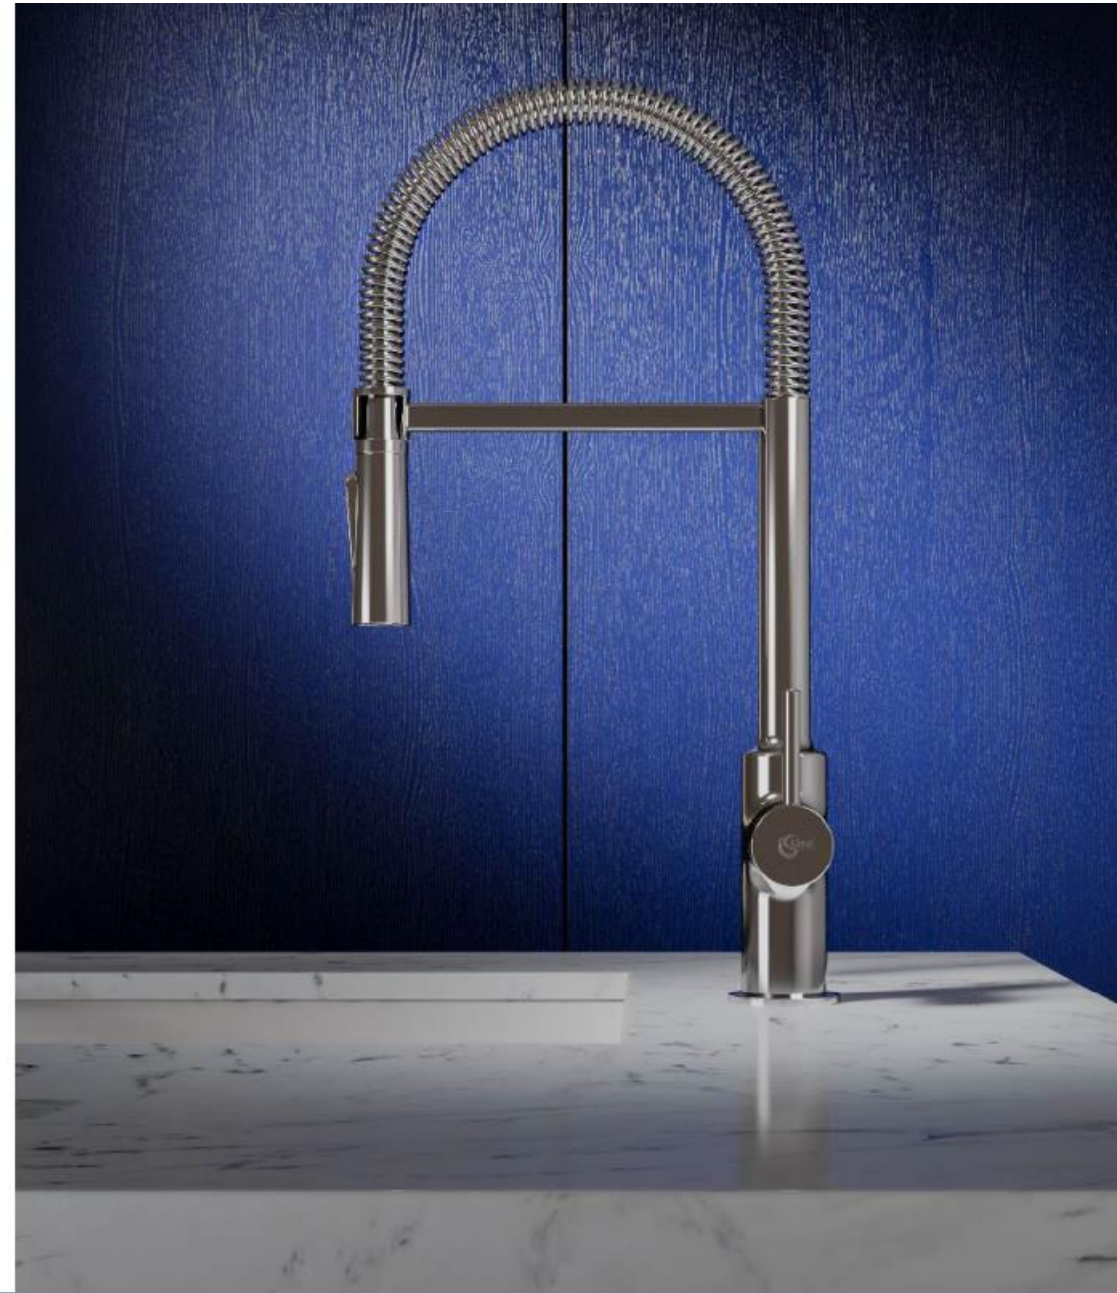

Introduction

Ceralook combines practicality and elegance in a range of kitchen mixers that leaves nothing more to be desired. Its distinctive design sets the tone in every kitchen.

The comprehensive functionality is provided by numerous different models with low or high mounted spouts, L-spouts as well as a Semi-Pro model.

Ceralook offers many practical and aesthetic features, such as pull-out spouts or colour finishes.

Simply beautiful, versatile and incredibly practical.

Key Features & Benefits

Cleaner, slimmer looks in 3 designs

3 finish options satisfying all demands

Available with L-spout, low mounted spout and as semi pro model

Very durable thanks to the new 38mm FimaFlow cartridge

BlueStart technology saves energy and water

Safe positioning thanks to EASY-FIX

The original ceramic disc cartridge ensured no leaks and easy temperature adjustment, and revolutionised the single-lever tap's performance and comfort.

With the FirmaFlow® cartridge we continue to raise the standards of performance, quality and comfort.