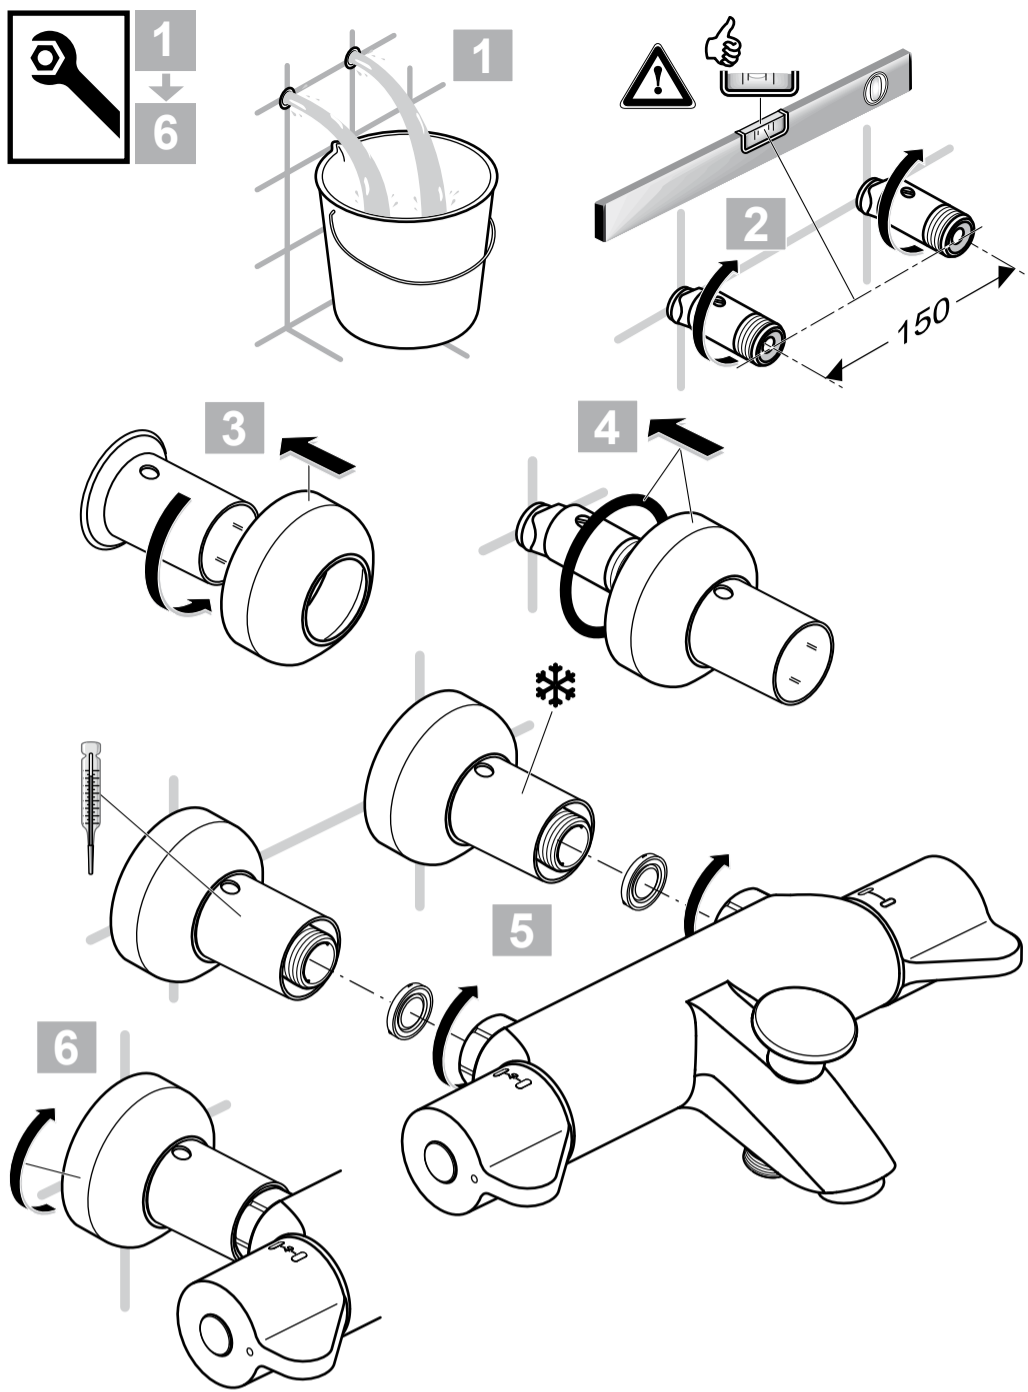

*Armitage
Shanks*

0707 / A 865 707
 (+ A 865 708)
 Made in Germany

CONTOUR 21
 A 4127 .. A 4128 ..

A 4128

A 4127

Armitage Shanks
 The Bathroom Works
 National Avenue
 Kingston-upon-Hull
 HU5 4HS
 England

| | | | | | | | | | |
|--|----------|------------|--|---------|--|----|--|----------|---------|
| | P | bar | | MAX. 10 | | 5 | | Q | (3 bar) |
| | T | °C | | MAX. 80 | | 65 | | | l/min |
| | | | | | | 40 | | | 23 |