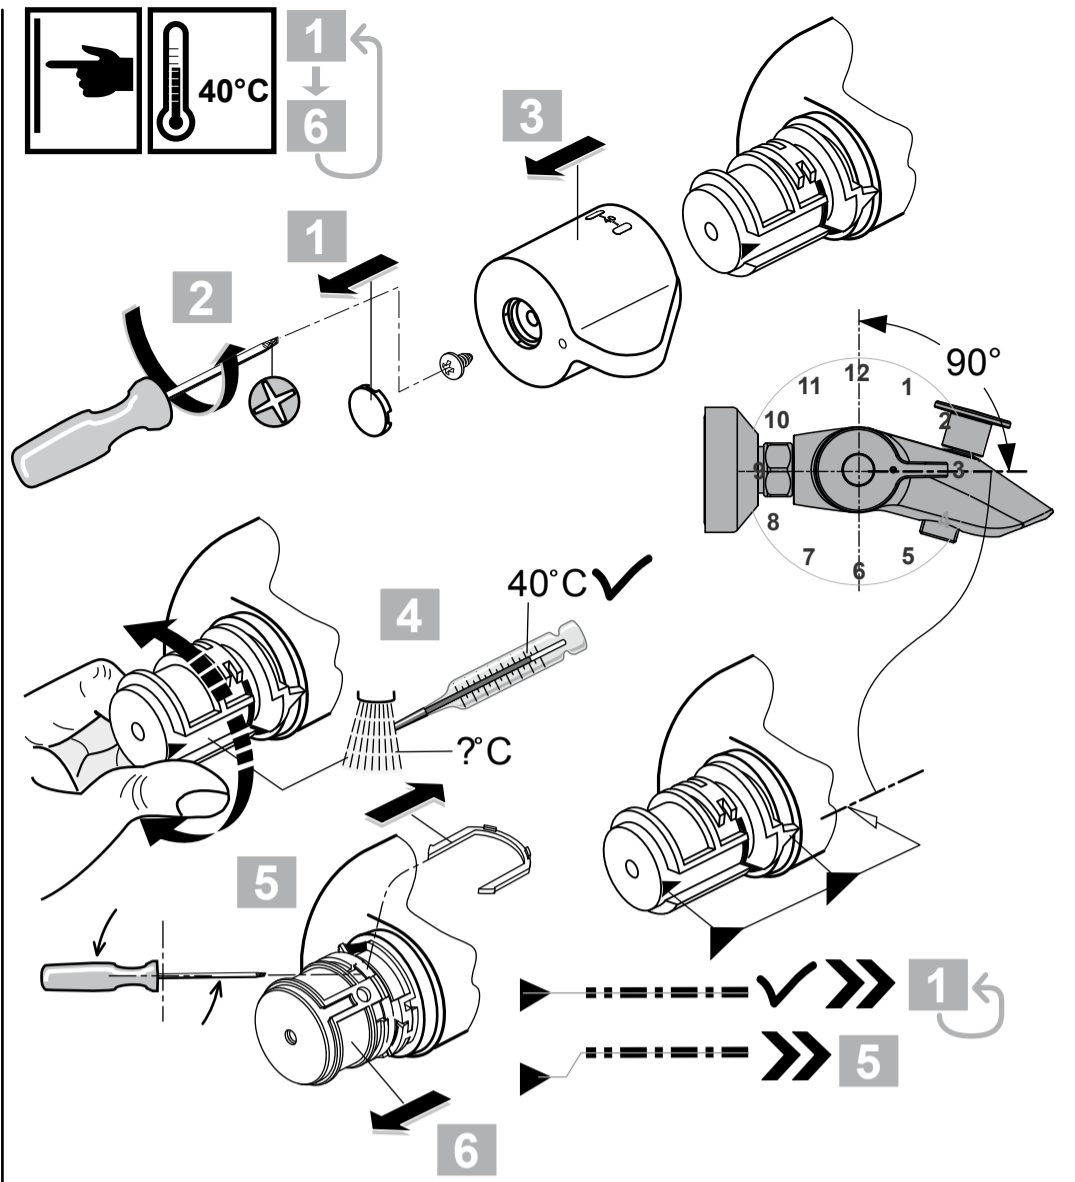

*Armitage
Shanks*

0707 / A 865 707
 (+ A 865 708)
 Made in Germany

CONTOUR 21
 A 4127 .. A 4128 ..

A 4128

A 4127

Armitage Shanks
 The Bathroom Works
 National Avenue
 Kingston-upon-Hull
 HU5 4HS
 England

| | | | | | | | | | |
|--|----------|------------|--|---------|--|----|--|----------|---------|
| | P | bar | | MAX. 10 | | 5 | | Q | (3 bar) |
| | T | °C | | MAX. 80 | | 65 | | | l/min |
| | | | | | | 40 | | | 23 |