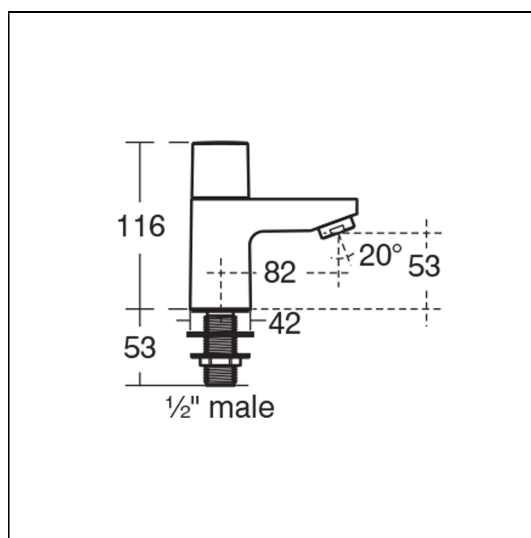

Tempo Basin Pillar Taps

ILLUSTRATED

B0728 Tempo basin pillar taps

OPTIONS

A5900 TMV Thermostatic mixing valve 15mm

ILLUSTRATED PRODUCT DETAILS

Weights

B0728 2.95 KG

Finishes

B0728  Chrome (AA)

Materials

B0728 Chrome Plated

Flow rates

B0728 45 Litres per minute @ 3 bar pressure

Designer

Artefakt Industriekultur

Special Notes

Suitable for balanced or unbalanced supplies. Inlets suitable for 15mm copper tubes. When installed in commercial applications a thermostatic blending valve such as A5900AA must be used.

ACCREDITATIONS