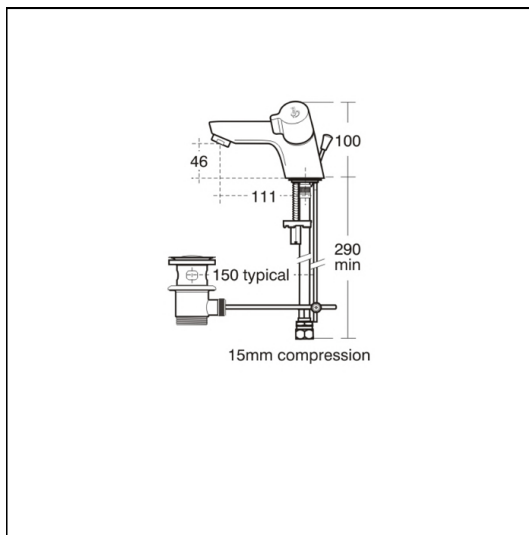

Alto Dual Control 1 Hole Washbasin Mixer With Pop-Up Waste With New Handles

ILLUSTRATED

B9673 Alto dual control one hole basin mixer with pop-up waste

ILLUSTRATED PRODUCT DETAILS

Weights

B9673 2.03 KG

Finishes

B9673  Chrome (AA)

Materials

B9673 Chrome Plated Brass

Flow rates

B9673 5 Litres per minute @ 3 bar pressure

Designer

Robin Levien, RDI

Special Notes

Consideration should be given to safe hot water delivery and the use of an appropriate temperature reduction device. Flow rate with fitted regulator 5 litres per minute. Unregulated flow rate 4.4 litres per minute at 0.1 bar.