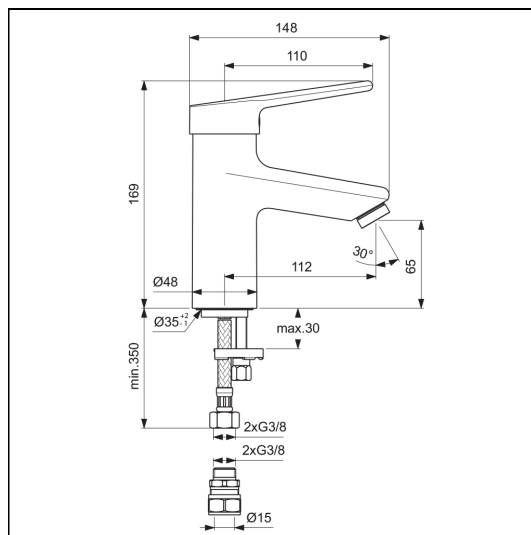

#### Special Notes

Suitable for balanced supplies. Inlets with flexible hoses and connections for 15mm copper tails. Consideration should be given to safe hot water delivery and the use of an appropriate temperature reduction device. Fitted with a 5 lpm outlet flow regulator.