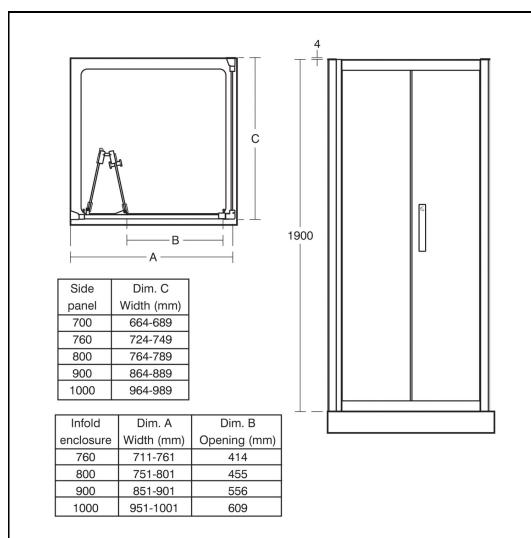

Synergy 800mm Infold Door, Corner

ILLUSTRATED

- **L6207** Synergy 800mm Infold door, IdealClean Clear Glass, Bright Silver finish
- **L6217** Synergy 800mm side panel, IdealClean Clear Glass, Bright Silver finish

OPTIONS

- **L6218** Synergy 900mm side panel, IdealClean Clear Glass, Bright Silver finish
- **L6216** Synergy 760mm side panel, IdealClean Clear Glass, Bright Silver finish
- **L6219** Synergy 1000mm side panel, IdealClean Clear Glass, Bright Silver finish

ILLUSTRATED PRODUCT DETAILS

Weights

- **L6207** 35.00 KG
- **L6217** 31.00 KG

Materials

- **L6207** Toughened Safety Glass
- **L6217** Toughened Safety Glass

Standards

EN 14428:2004

Finishes

- **L6207** Bright Silver (EO)
- **L6217** Bright Silver (EO)

FEATURES