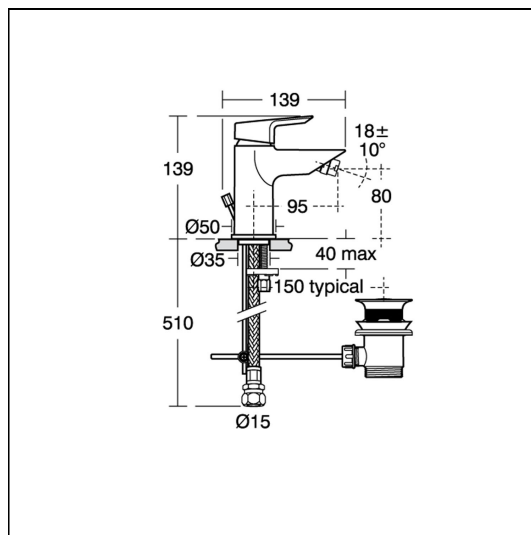

#### Special Notes

Suitable for balanced supplies. Inlets with flexible hoses and 15mm compression connections. Factory fitted 5 litre per minute flow regulator. Consideration should be given to safe hot water delivery and the use of an appropriate temperature reduction device, please see A5900AA (for use with 15mm pipework) or A5901AA (for use with 22mm pipework). Unregulated flow rate 3 litres per minute at 0.4 bar.