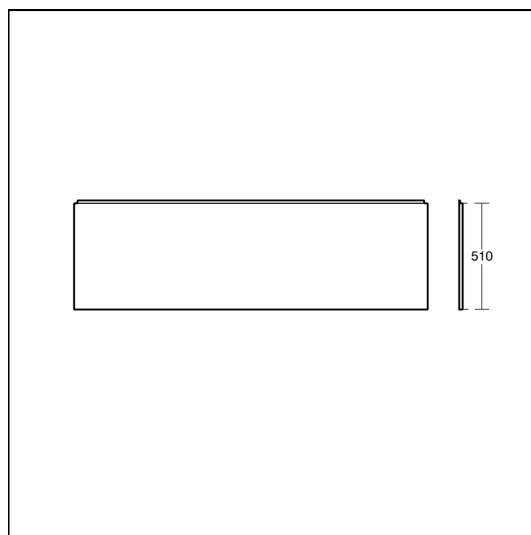

## Tempo Arc Idealform Shower Bath 170cm x 80cm RH No Handgrips No Tapholes

guidance. One taphole fittings require offsetting from the overflow. Check positioning and compatibility before specifying. Dedicated front panel and bath screen are unhandled. To be used with E2571EO Tempo Arc shower bath screen.